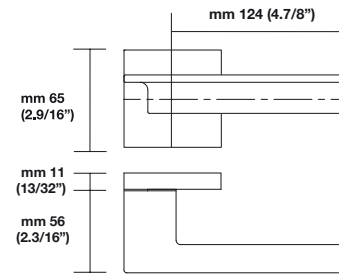

### Trim Options

RP = standard plain style rosette  
EP = plain style long escutcheon plates  
ER = rectangular style long escutcheon plates  
RQ = standard square style rosette

### Sizes/Misure

For small rosette, please specify RS/RSQ (or 50mm or 55mm). RS pricing is the same as RP/RT pricing. Privacy RS50 also requires 105 RSP when ordering. RQ (2.9/16" rosette) for standard 2.1/8" cross bore. RSQ pricing is the same as RQ. Privacy RS50 also requires 105 RSQ when ordering. ET/EP = 03-26 Standard Finish, ER = 15-26-26D Standard Finish. Conversion from metric to US measurement are approximate.