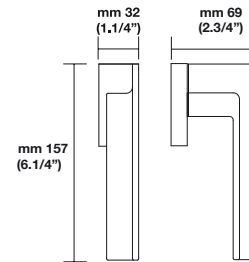

### Trim Options

RP = standard plain style rosette  
EP = plain style long escutcheon plates  
ER = rectangular style long escutcheon plates  
RQ = standard square style rosette

### Sizes/Misure

### Escutcheon options/Opzioni

To order Valli&Valli products, informations should be specified in the same sequence as the example given:

<b>1.Lever/Knob</b>	<b>2.Trim options</b>	<b>3.Function</b>	<b>4.Finish</b>	<b>5.Handing</b>	<b>6.Backset</b>	<b>7.Miscellaneous</b>
HXXX	RP	ML XX	03	RH	2.1/2"	2.1/4" thick

For small rosette, please specify RS/RSQ (or 50mm or 55mm). RS pricing is the same as RP/RT pricing. Privacy RS50 also requires 105 RSP when ordering. RQ (2.9/16" rosette) for standard 2.1/8" cross bore. RSQ pricing is the same as RQ. Privacy RS50 also requires 105 RSQ when ordering. ET/EP = 03-26 Standard Finish, ER = 15-26-26D Standard Finish. Conversion from metric to US measurement are approximate.