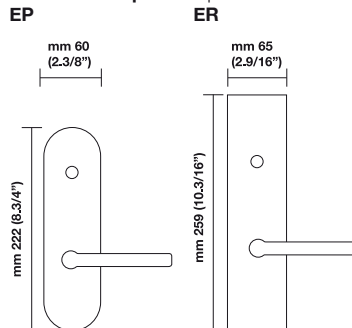

Escutcheon options/Opzioni

To order Valli&Valli products, informations should be specified in the same sequence as the example given:

1.Lever/Knob	2.Trim options	3.Function	4.Finish	5.Handing	6.Backset	7.Miscellaneous
HXXX	RP	ML XX	03	RH	2.1/2"	2.1/4" thick

For small rosette, please specify RS/RSQ (or 50mm or 55mm). RS pricing is the same as RP/RT pricing. Privacy RS50 also requires 105 RSP when ordering. RQ (2.9/16" rosette) for standard 2.1/8" cross bore. RSQ pricing is the same as RQ. Privacy RS50 also requires 105 RSQ when ordering. ET/EP = 03-26 Standard Finish, ER = 15-26-26D Standard Finish. Conversion from metric to US measurement are approximate.

Valli&Valli (U.S.A.) Inc.

Headquarter/Showroom
Valli&Valli (U.S.A.) Inc.
22 West 21st Street
6th Floor
New York, NY 10010
Tel. (212) 326 8811
Fax (212) 326 8816
Toll Free (877) 326 2565
Toll Free (800) 423 7161
E-mail: sales@vallivalli-us.com
E-mail: w.sales@vallivalli-us.com

Warehouse
Valli&Valli (U.S.A.) Inc.
100 Commerce Way, Suite 2
Hackensack, NJ 07601
Tel. (973) 249 0085
Fax (973) 249 0135

ASSA ABLOY, the global leader
in door opening solutions