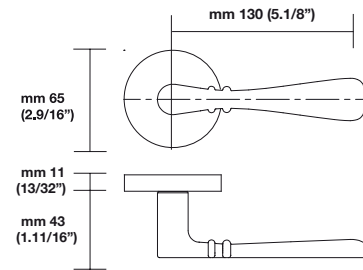

Finishes

03D = Satin brass
06M = Matt bronze
17A = Light black
Copper

Functions

PGE = passage
PCY = privacy
DMY = dummy
ML-F = mortise lock
MULTI-POINT TRIM

Trim Options

RP = standard plain style rosette
EP = plain style long escutcheon plates
ER = rectangular style long escutcheon plates
RQ = standard square style rosette

Sizes/Misure

Window handle/Maniglia per finestra

H 1061 F RS

Movement 4 click positions

Escutcheon options/Opzioni

To order Valli&Valli products, informations should be specified in the same sequence as the example given:

1.Lever/Knob	2.Trim options	3.Function	4.Finish	5.Handing	6.Backset	7.Miscellaneous
HXXX	RP	ML XX	03	RH	2.1/2"	2.1/4" thick

For small rosette, please specify RS/RSQ (or 50mm or 55mm). RS pricing is the same as RP/RT pricing. privacy RS45 and Privacy RS50 also require 105 RSP when ordering. RQ (2.9/16" rosette) for standard 2.1/8" cross bore. RSQ pricing is the same as RQ. privacy RS45 and Privacy RS50 also require 105 RSQ when ordering. ET/EP = 03-26 Standard Finish, ER = 15-26-26D Standard Finish. Conversion from metric to US measurement are approximate.