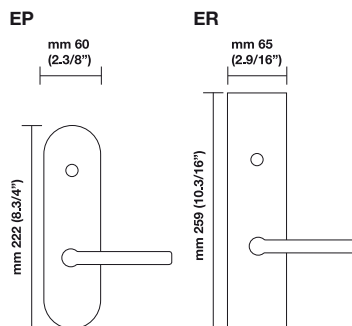

Finishes

03D = Satin brass
06M = Matt bronze
17A = Light black
Copper

Functions

PGE = passage
PCY = privacy
DMY = dummy
ML-F = mortise lock
MULTI-POINT TRIM

Trim Options

RP = standard plain style rosette
EP = plain style long escutcheon plates
ER = rectangular style long escutcheon plates
RQ = standard square style rosette

Sizes/Misure

Window handle/Maniglia per finestra

H 1061 F RS

Movement 4 click positions

Escutcheon options/Opzioni

To order Valli&Valli products, informations should be specified in the same sequence as the example given:

1.Lever/Knob	2.Trim options	3.Function	4.Finish	5.Handing	6.Backset	7.Miscellaneous
HXXX	RP	ML XX	03	RH	2.1/2"	2.1/4" thick

For small rosette, please specify RS/RSQ (or 50mm or 55mm). RS pricing is the same as RP/RT pricing. privacy RS45 and Privacy RS50 also require 105 RSP when ordering. RQ (2.9/16" rosette) for standard 2.1/8" cross bore. RSQ pricing is the same as RQ. privacy RS45 and Privacy RS50 also require 105 RSQ when ordering. ET/EP = 03-26 Standard Finish, ER = 15-26-26D Standard Finish. Conversion from metric to US measurement are approximate.