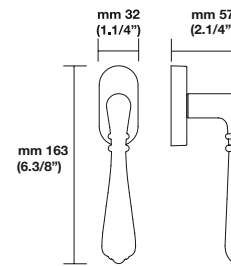

Finishes

03D = Satin brass
06M = Matt bronze
17A = Light black
Copper

Functions

PGE = passage
PCY = privacy
DMY = dummy
ML-F = mortise lock
MULTI-POINT TRIM

Trim Options

RP = standard plain style rosette
EP = plain style long escutcheon plates
ER = rectangular style long escutcheon plates
RQ = standard square style rosette

Sizes/Misure

Window handle/Maniglia per finestra

H 1061 F RS

Movement 4 click positions

Escutcheon options/Opzioni

To order Valli&Valli products, informations should be specified in the same sequence as the example given:

1.Lever/Knob	2.Trim options	3.Function	4.Finish	5.Handing	6.Backset	7.Miscellaneous
HXXX	RP	ML XX	03	RH	2.1/2"	2.1/4" thick

For small rosette, please specify RS/RSQ (or 50mm or 55mm). RS pricing is the same as RP/RT pricing. privacy RS45 and Privacy RS50 also require 105 RSP when ordering. RQ (2.9/16" rosette) for standard 2.1/8" cross bore. RSQ pricing is the same as RQ. privacy RS45 and Privacy RS50 also require 105 RSQ when ordering. ET/EP = 03-26 Standard Finish, ER = 15-26-26D Standard Finish. Conversion from metric to US measurement are approximate.