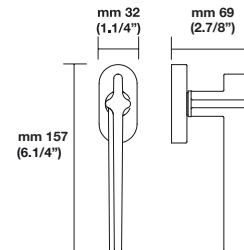

Window handle/Maniglia per finestra

H 378 F RS

Movement 4 click positions

Finish

26	EP	ER
Copper	EP	ER
17A	EP	ER
56	EP	ER
14	EP	ER