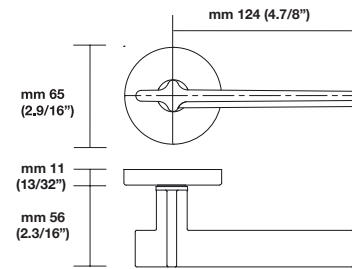

### Trim Options

RP = standard plain style rosette  
EP = plain style long escutcheon plates  
ER = rectangular style long escutcheon plates  
RQ = standard square style rosette

### Sizes/Misure

For small rosette, please specify RS/RSQ (or 50mm or 55mm). RS pricing is the same as RP/RT pricing. Privacy RS45 and privacy RS50 also require 105 RSP when ordering. RQ (2.9/16" rosette) for standard 2.1/8" cross bore. RSQ pricing is the same as RQ. Privacy RS45 and privacy RS50 also require 105 RSQ when ordering. ET/EP = 03-26 Standard Finish, ER = 15-26-26D Standard Finish. Conversion from metric to US measurement are approximate.