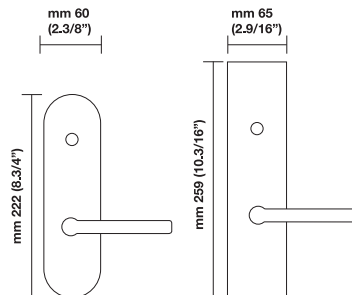

### Sizes/Misure

#### H 378 F RS

Movement 4 click positions

#### EP ER

To order Valli&Valli products, informations should be specified in the same sequence as the example given:

<b>1.Lever/Knob</b>	<b>2.Trim options</b>	<b>3.Function</b>	<b>4.Finish</b>	<b>5.Handing</b>	<b>6.Backset</b>	<b>7.Miscellaneous</b>
HXXX	RP	ML XX	03	RH	2.1/2"	2.1/4" thick

For small rosette, please specify RS/RSQ (or 50mm or 55mm). RS pricing is the same as RP/RT pricing. Privacy RS45 and privacy RS50 also require 105 RSP when ordering. RQ (2.9/16" rosette) for standard 2.1/8" cross bore. RSQ pricing is the same as RQ. Privacy RS45 and privacy RS50 also require 105 RSQ when ordering. ET/EP = 03-26 Standard Finish, ER = 15-26-26D Standard Finish. Conversion from metric to US measurement are approximate.