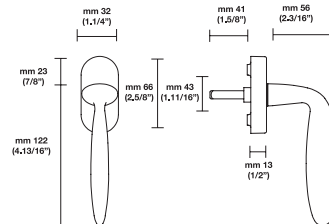

RP= standard plain style rosette
EP= plain style long escutcheon plates
ER= rectangular style long escutcheon plates

Sizes/Misure

Window handle/Maniglia per finestra

H 330 F RS²

Movement 4 click positions

Escutcheon options/Opzioni

EP ER

Finish

	03 ¹	RP
	03D ¹	RP
	14 ¹	RP
	15 ¹	RP
	26	RP
	26D	RP

Finish

	03 ¹	EP
	03D ¹	EP
	15 ¹	EP
	26	EP
	26D	EP
		ER

¹ Not currently in production. Available for minimum

To order Valli&Valli products, informations should be specified in the same sequence as the example given:

1.Lever/Knob	2.Trim options	3.Function	4.Finish	5.Handing	6.Backset	7.Miscellaneous
HXXX	RP	ML XX	03	RH	2.1/2"	2.1/4" thick

For small rosette, please specify RS/RSQ (45 mm rosette). RS pricing is the same as RP/RT pricing. Privacy RS also requires 105 RSP when ordering.
RQ (2.9/16" rosette) for standard 2.1/8" cross bore. RSQ pricing is the same as RQ. Privacy RSQ also requires 105 RSQ when ordering.
ET/EP = 03-26 Standard Finish, ER = 15-26-26D Standard Finish.
Conversion from metric to US measurement are approximate.