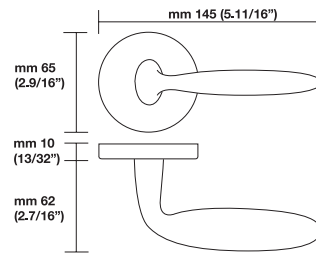

Finishes

03= Polished Brass
03D= Satin Brass
14= Polished Nickel
15= Satin Nickel
26= Polished Chrome
26D= Satin Chrome

Functions

PGE= passage
PCY= privacy
DMY= dummy
ML-F= mortise lock
MULTI-POINT TRIM

Trim Options

RP= standard plain style rosette
EP= plain style long escutcheon plates
ER= rectangular style long escutcheon plates

Sizes/Misure

Window handle/Maniglia per finestra

H 330 F RS²

Movement 4 click positions

1.Lever/Knob	2.Trim options	3.Function	4.Finish	5.Handing	6.Backset	7.Miscellaneous
HXXX	RP	ML XX	03	RH	2.1/2"	2.1/4" thick

For small rosette, please specify RS/RSQ (45 mm rosette). RS pricing is the same as RP/RT pricing. Privacy RS also requires 105 RSP when ordering.
RQ (2.9/16" rosette) for standard 2.1/8" cross bore. RSQ pricing is the same as RQ. Privacy RSQ also requires 105 RSQ when ordering.
ET/EP = 03-26 Standard Finish, ER = 15-26-26D Standard Finish.
Conversion from metric to US measurement are approximate.