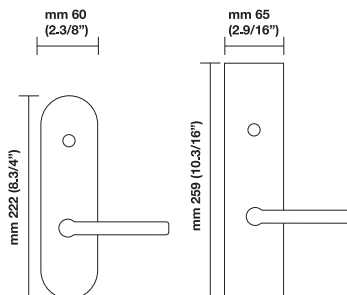

RP= standard plain style rosette
EP= plain style long escutcheon plates
ER= rectangular style long escutcheon plates

Sizes/Misure

Window handle/Maniglia per finestra

H 330 F RS²

Movement 4 click positions

Escutcheon options/Opzioni

EP ER

Finish

	03 ¹	RP
	03D ¹	RP
	14 ¹	RP
	15 ¹	RP
	26	RP
	26D	RP

Finish

	03 ¹	EP
	03D ¹	EP
	15 ¹	EP
	26	EP
	26D	EP
		ER

¹ Not currently in production. Available for minimum

To order Valli&Valli products, informations should be specified in the same sequence as the example given:

1.Lever/Knob	2.Trim options	3.Function	4.Finish	5.Handing	6.Backset	7.Miscellaneous
HXXX	RP	ML XX	03	RH	2.1/2"	2.1/4" thick

For small rosette, please specify RS/RSQ (45 mm rosette). RS pricing is the same as RP/RT pricing. Privacy RS also requires 105 RSP when ordering.
RQ (2.9/16" rosette) for standard 2.1/8" cross bore. RSQ pricing is the same as RQ. Privacy RSQ also requires 105 RSQ when ordering.
ET/EP = 03-26 Standard Finish, ER = 15-26-26D Standard Finish.
Conversion from metric to US measurement are approximate.