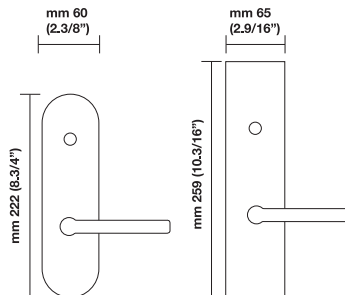

Escutcheon options/Opzioni

EP

ER

To order Valli&Valli products, informations should be specified in the same sequence as the example given:

1.Lever/Knob

HXXX

2.Trim options

RP

3.Function

ML XX

4.Finish

03

5.Handing

RH

6.Backset

2.1/2"

7.Miscellaneous

2.1/4" thick

For small rosette, please specify RS/RSQ (45 mm rosette). RS pricing is the same as RP/RT pricing. Privacy RS also requires 105 RSP when ordering. RQ (2.9/16" rosette) for standard 2.1/8" cross bore. RSQ pricing is the same as RQ. Privacy RSQ also requires 105 RSQ when ordering.

ET/EP = 03-26 Standard Finish, ER = 15-26-26D Standard Finish.

Conversion from metric to US measurement are approximate.

Valli&Valli (U.S.A.) Inc.

Headquarter/Showroom

Valli&Valli (U.S.A.) Inc.
22 West 21st Street
6th Floor
New York, NY 10010
Tel. (212) 326 8811
Fax (212) 326 8816
Toll Free (877) 326 2565
Toll Free (800) 423 7161
E-mail: sales@vallivalli-us.com
E-mail: w.sales@vallivalli-us.com

Warehouse

Valli&Valli (U.S.A.) Inc.
100 Commerce Way, Suite 2
Hackensack, NJ 07601
Tel. (973) 249 0085
Fax (973) 249 0135

ASSA ABLOY, the global leader
in door opening solutions