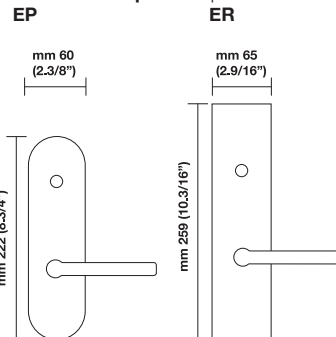

Escutcheon options/Opzioni

¹Not currently in production. Available for minimum quantity per order.

To order Valli&Valli products, informations should be specified in the same sequence as the example given:

1.Lever/Knob	2.Trim options	3.Function	4.Finish	5.Handing	6.Backset	7.Miscellaneous
HXXX	RP	ML XX	03	RH	2.1/2"	2.1/4" thick

For small rosette, please specify RS/RSQ (45 mm rosette). RS pricing is the same as RP/RT pricing. Privacy RS also requires 105 RSP when ordering. RQ (2.9/16" rosette) for standard 2.1/8" cross bore. RSQ pricing is the same as RQ. Privacy RSQ also requires 105 RSQ when ordering. ET/EP = 03-26 Standard Finish, ER = 15-26-26D Standard Finish. Conversion from metric to US measurement are approximate.

Valli&Valli (U.S.A.) Inc.

Headquarter/Showroom
Valli&Valli (U.S.A.) Inc.
22 West 21st Street
6th Floor
New York, NY 10010
Tel. (212) 326 8811
Fax (212) 326 8816
Toll Free (877) 326 2565
Toll Free (800) 423 7161
E-mail: sales@vallivalli-us.com
E-mail: w.sales@vallivalli-us.com

Warehouse
Valli&Valli (U.S.A.) Inc.
100 Commerce Way, Suite 2
Hackensack, NJ 07601
Tel. (973) 249 0085
Fax (973) 249 0135

ASSA ABLOY, the global leader
in door opening solutions