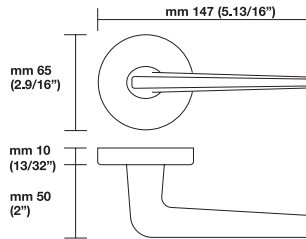

### Trim Options

RP= standard plain style rosette  
EP= plain style long escutcheon plates  
ER= rectangular style long escutcheon plates

### Finish

	03/03D <sup>1</sup>	RP
	14	RP
	15	RP
	26	RP
	26D	RP

### Sizes/Misure

<b>1.Lever/Knob</b>	<b>2.Trim options</b>	<b>3.Function</b>	<b>4.Finish</b>	<b>5.Handing</b>	<b>6.Backset</b>	<b>7.Miscellaneous</b>
HXXX	RP	ML XX	03	RH	2.1/2"	2.1/4" thick

For small rosette, please specify RS/RSQ (45 mm rosette). RS pricing is the same as RP/RT pricing. Privacy RS also requires 105 RSP when ordering. RQ (2.9/16" rosette) for standard 2.1/8" cross bore. RSQ pricing is the same as RQ. Privacy RSQ also requires 105 RSQ when ordering. ET/EP = 03-26 Standard Finish, ER = 15-26-26D Standard Finish. Conversion from metric to US measurement are approximate.