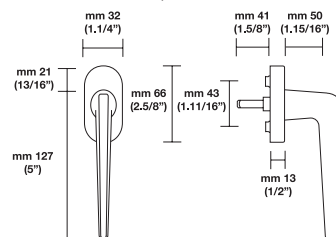

Window handle/Maniglia per finestra

H 348 F RS²

Movement 4 click positions