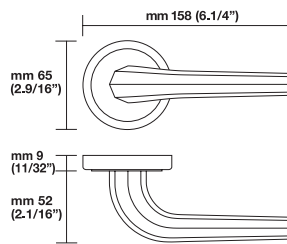

### Trim Options

RT= standard traditional style rosette  
ET= traditional style long escutcheon plates  
ER= rectangular style long escutcheon plates

### Sizes/Misure