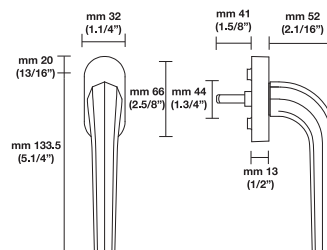

Window handle/Maniglia per finestra

H 355 F RS²

Movement 4 click positions

Escutcheon options/Opzioni

ET