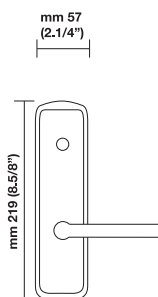

H 355 Serie Ramsa Duemilaquattro

design Robert AM Stern Architect

Finish

26	RT
26D	RT

Finish

26	ET	ER
26D	ET	ER

Product Submittal

Custom finishes available
Spring assist built in rosette
Passage, privacy, dummy, multipoint, mortise hardware available
Accommodates all standard and some custom backset dimensions
A complete selection of other matching hardware may be available

Finishes

26= Polished Chrome
26D= Polished/Satin Chrome

Functions

PGE= passage
PCY= privacy
DMY= dummy
ML-F= mortise lock
MULTI-POINT TRIM

Trim Options

RT= standard traditional style rosette
ET= traditional style long escutcheon plates
ER= rectangular style long escutcheon plates

Sizes/Misure

Window handle/Maniglia per finestra

H 355 F RS²

Movement 4 click positions

Escutcheon options/Opzioni

ET

ER

To order Valli&Valli products, informations should be specified in the same sequence as the example given:

1.Lever/Knob	2.Trim options	3.Function	4.Finish	5.Handing	6.Backset	7.Miscellaneous
HXXX	RP	ML XX	03	RH	2.1/2"	2.1/4" thick

For small rosette, please specify RS/RSQ (45 mm rosette). RS pricing is the same as RP/RT pricing. Privacy RS also requires 105 RSP when ordering. RQ (2.9/16" rosette) for standard 2.1/8" cross bore. RSQ pricing is the same as RQ. Privacy RSQ also requires 105 RSQ when ordering.

ET/EP = 03-26 Standard Finish, ER = 15-26-26D Standard Finish.

Conversion from metric to US measurement are approximate.

Valli&Valli (U.S.A.) Inc.

Headquarter/Showroom

Valli&Valli (U.S.A.) Inc.
22 West 21st Street
6th Floor
New York, NY 10010
Tel. (212) 326 8811
Fax (212) 326 8816
Toll Free (877) 326 2565
Toll Free (800) 423 7161
E-mail: sales@vallivalli-us.com
E-mail: w.sales@vallivalli-us.com

Warehouse