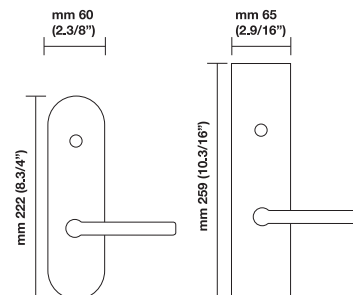

Escutcheon options/Opzioni

EP ER

To order Valli&Valli products, informations should be specified in the same sequence as the example given:

1.Lever/Knob	2.Trim options	3.Function	4.Finish	5.Handing	6.Backset	7.Miscellaneous
HXXX	RP	ML XX	03	RH	2.1/2"	2.1/4" thick

For small rosette, please specify RS/RSQ (45 mm rosette). RS pricing is the same as RP/RT pricing. Privacy RS also requires 105 RSP when ordering. RQ (2.9/16" rosette) for standard 2.1/8" cross bore. RSQ pricing is the same as RQ. Privacy RSQ also requires 105 RSQ when ordering.

ET/EP = 03-26 Standard Finish, ER = 15-26-26D Standard Finish.

Conversion from metric to US measurement are approximate.

Valli&Valli (U.S.A.) Inc.

Headquarter/Showroom

Valli&Valli (U.S.A.) Inc.
22 West 21st Street
6th Floor
New York, NY 10010
Tel. (212) 326 8811
Fax (212) 326 8816
Toll Free (877) 326 2565
Toll Free (800) 423 7161
E-mail: sales@vallivalli-us.com
E-mail: w.sales@vallivalli-us.com

Warehouse

Valli&Valli (U.S.A.) Inc.
100 Commerce Way, Suite 2
Hackensack, NJ 07601
Tel. (973) 249 0085
Fax (973) 249 0135

ASSA ABLOY, the global leader
in door opening solutions