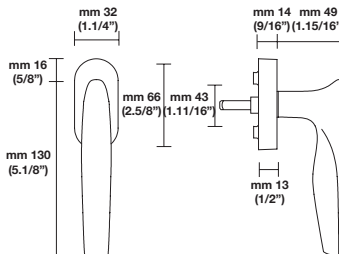

Window handle/Maniglia per finestra

H 359 F RS²

Movement 4 click positions