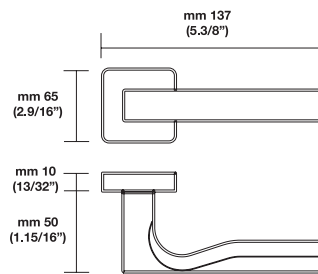

### Trim Options

RP= standard plain style rosette  
 EP= plain style long escutcheon plates  
 ER= rectangular style long escutcheon plates

### Finish

26 **EP**

**ER**

26D **EP**

**ER**

### Sizes/Misure

For small rosette, please specify RS/RSQ (45 mm rosette). RS pricing is the same as RP/RT pricing. Privacy RS also requires 105 RSP when ordering. RQ (2.9/16" rosette) for standard 2.1/8" cross bore. RSQ pricing is the same as RQ. Privacy RSQ also requires 105 RSQ when ordering.