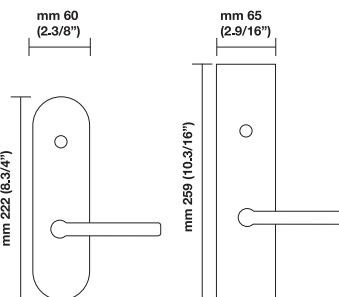

Escutcheon options/Opzioni

EP

ER

To order Valli&Valli products, informations should be specified in the same sequence as the example given:

1.Lever/Knob	2.Trim options	3.Function	4.Finish	5.Handing	6.Backset	7.Miscellaneous
HXXX	RP	ML XX	03	RH	2.1/2"	2.1/4" thick

For small rosette, please specify RS/RSQ (45 mm rosette). RS pricing is the same as RP/RT pricing. Privacy RS also requires 105 RSP when ordering. RQ (2.9/16" rosette) for standard 2.1/8" cross bore. RSQ pricing is the same as RQ. Privacy RSQ also requires 105 RSQ when ordering.

ET/EP = 03-26 Standard Finish, ER = 15-26-26D Standard Finish.

Conversion from metric to US measurement are approximate.

Valli&Valli (U.S.A.) Inc.

Headquarter/Showroom

Valli&Valli (U.S.A.) Inc.
22 West 21st Street
6th Floor
New York, NY 10010
Tel. (212) 326 8811
Fax (212) 326 8816
Toll Free (877) 326 2565
Toll Free (800) 423 7161
E-mail: sales@vallivalli-us.com
E-mail: w.sales@vallivalli-us.com

Warehouse

Valli&Valli (U.S.A.) Inc.
100 Commerce Way, Suite 2
Hackensack, NJ 07601
Tel. (973) 249 0085
Fax (973) 249 0135

ASSA ABLOY, the global leader
in door opening solutions