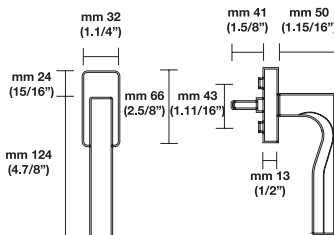

Window handle/Maniglia per finestra

H 364 F RS²

Movement 4 click positions