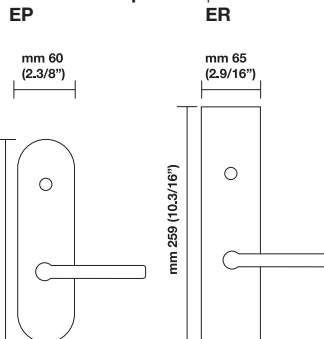

### Trim Options

RP= standard plain style rosette  
RQ= standard square style rosette  
EP= plain style long escutcheon plates  
ER= rectangular style long escutcheon plates

### Sizes/Misure

### Escutcheon options/Opzioni

To order Valli&Valli products, informations should be specified in the same sequence as the example given:

<b>1.Lever/Knob</b>	<b>2.Trim options</b>	<b>3.Function</b>	<b>4.Finish</b>	<b>5.Handing</b>	<b>6.Backset</b>	<b>7.Miscellaneous</b>
HXXX	RP	ML XX	03	RH	2.1/2"	2.1/4" thick

For small rosette, please specify RS/RSQ (45 mm rosette). RS pricing is the same as RP/RT pricing. Privacy RS also requires 105 RSP when ordering. RQ (2.9/16" rosette) for standard 2.1/8" cross bore. RSQ pricing is the same as RQ. Privacy RSQ also requires 105 RSQ when ordering. ET/EP = 03-26 Standard Finish, ER = 15-26-26D Standard Finish. Conversion from metric to US measurement are approximate.