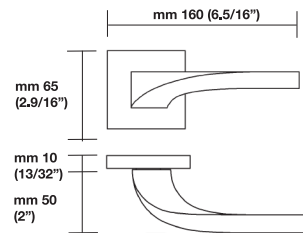

### Trim Options

RP= standard plain style rosette  
RQ= standard square style rosette  
EP= plain style long escutcheon plates  
ER= rectangular style long escutcheon plates

### Sizes/Misure

For small rosette, please specify RS/RSQ (45 mm rosette). RS pricing is the same as RP/RT pricing. Privacy RS also requires 105 RSP when ordering. RQ (2.9/16" rosette) for standard 2.1/8" cross bore. RSQ pricing is the same as RQ. Privacy RSQ also requires 105 RSQ when ordering. ET/EP = 03-26 Standard Finish, ER = 15-26-26D Standard Finish. Conversion from metric to US measurement are approximate.