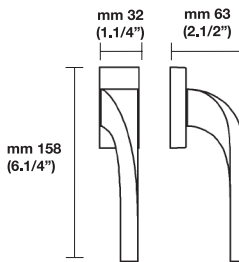

## Duemiladodici

design Eri Goshen

Finish 

26 **RP**  
**RQ**

26D **RP**  
**RQ**

Finish 

26 **EP**  
**ER**

26D **EP**  
**ER**

### Trim Options

RP= standard plain style rosette  
RQ= standard square style rosette  
EP= plain style long escutcheon plates  
ER= rectangular style long escutcheon plates

### Sizes/Misure

For small rosette, please specify RS/RSQ (45 mm rosette). RS pricing is the same as RP/RT pricing. Privacy RS also requires 105 RSP when ordering. RQ (2.9/16" rosette) for standard 2.1/8" cross bore. RSQ pricing is the same as RQ. Privacy RSQ also requires 105 RSQ when ordering. ET/EP = 03-26 Standard Finish, ER = 15-26-26D Standard Finish. Conversion from metric to US measurement are approximate.