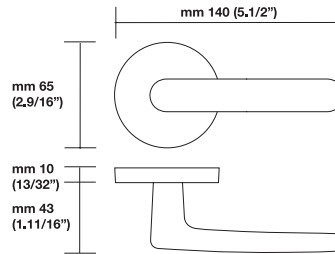

Finishes

03= Polished Brass
26= Polished Chrome
26D= Satin Chrome

Functions

PGE= passage
PCY= privacy
DMY= dummy
ML-F= mortise lock
MULTI-POINT

Trim Options

RP= standard plain style rosette
EP= plain style long escutcheon plates
ER= rectangular style long escutcheon plates

Finish

| | |
|-----|----|
| 03 | RP |
| 26 | RP |
| 26D | RP |

Finish

| | | |
|-----|----|----|
| 03 | EP | |
| 26 | EP | ER |
| 26D | EP | ER |

Sizes/Misure

Window handle/Maniglia per finestra

H 1024 F RS¹

Movement 4 click positions

Escutcheon options/Opzioni

EP ER

To order Valli&Valli products, informations should be specified in the same sequence as the example given:

| 1.Lever/Knob | 2.Trim options | 3.Function | 4.Finish | 5.Handing | 6.Backset | 7.Miscellaneous |
|--------------|----------------|------------|----------|-----------|-----------|-----------------|
| HXXX | RP | ML XX | 03 | RH | 2,1/2" | 2,1/4" thick |

For small rosette, please specify RS/RSQ (45 mm rosette). RS pricing is the same as RP/RT pricing. Privacy RS also requires 105 RSP when ordering.
RQ (2.9/16" rosette) for standard 2.1/8" cross bore. RSQ pricing is the same as RQ. Privacy RSQ also requires 105 RSQ when ordering.
ET/EP = 03-26 Standard Finish, ER = 15-26-26D Standard Finish.
Conversion from metric to US measurement are approximate.