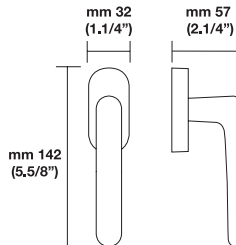

Finishes

03= Polished Brass
26= Polished Chrome
26D= Satin Chrome

Functions

PGE= passage
PCY= privacy
DMY= dummy
ML-F= mortise lock
MULTI-POINT

Trim Options

RP= standard plain style rosette
EP= plain style long escutcheon plates
ER= rectangular style long escutcheon plates

Finish

| | |
|-----|----|
| 03 | RP |
| 26 | RP |
| 26D | RP |

Finish

| | | |
|-----|----|----|
| 03 | EP | |
| 26 | EP | ER |
| 26D | EP | ER |

Sizes/Misure

Window handle/Maniglia per finestra

H 1024 F RS¹

Movement 4 click positions

Escutcheon options/Opzioni

EP ER

To order Valli&Valli products, informations should be specified in the same sequence as the example given:

| 1.Lever/Knob | 2.Trim options | 3.Function | 4.Finish | 5.Handing | 6.Backset | 7.Miscellaneous |
|--------------|----------------|------------|----------|-----------|-----------|-----------------|
| HXXX | RP | ML XX | 03 | RH | 2,1/2" | 2,1/4" thick |

For small rosette, please specify RS/RSQ (45 mm rosette). RS pricing is the same as RP/RT pricing. Privacy RS also requires 105 RSP when ordering.
RQ (2.9/16" rosette) for standard 2.1/8" cross bore. RSQ pricing is the same as RQ. Privacy RSQ also requires 105 RSQ when ordering.
ET/EP = 03-26 Standard Finish, ER = 15-26-26D Standard Finish.
Conversion from metric to US measurement are approximate.