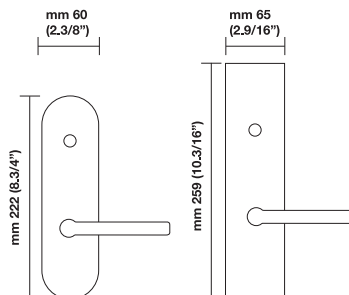

Finishes

03= Polished Brass
26= Polished Chrome
26D= Satin Chrome

Functions

PGE= passage
PCY= privacy
DMY= dummy
ML-F= mortise lock
MULTI-POINT

Trim Options

RP= standard plain style rosette
EP= plain style long escutcheon plates
ER= rectangular style long escutcheon plates

Finish

| | |
|-----|----|
| 03 | RP |
| 26 | RP |
| 26D | RP |

Finish

| | | |
|-----|----|----|
| 03 | EP | |
| 26 | EP | ER |
| 26D | EP | ER |

Sizes/Misure

Window handle/Maniglia per finestra

H 1024 F RS¹

Movement 4 click positions

Escutcheon options/Opzioni

EP ER

To order Valli&Valli products, informations should be specified in the same sequence as the example given:

| 1.Lever/Knob | 2.Trim options | 3.Function | 4.Finish | 5.Handing | 6.Backset | 7.Miscellaneous |
|--------------|----------------|------------|----------|-----------|-----------|-----------------|
| HXXX | RP | ML XX | 03 | RH | 2,1/2" | 2,1/4" thick |

For small rosette, please specify RS/RSQ (45 mm rosette). RS pricing is the same as RP/RT pricing. Privacy RS also requires 105 RSP when ordering.
RQ (2.9/16" rosette) for standard 2.1/8" cross bore. RSQ pricing is the same as RQ. Privacy RSQ also requires 105 RSQ when ordering.
ET/EP = 03-26 Standard Finish, ER = 15-26-26D Standard Finish.
Conversion from metric to US measurement are approximate.