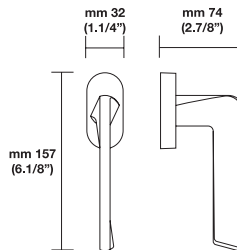

Finishes

14= Polished Nickel
15= Satin Nickel
26/26D= Polished/Satin Chrome

Functions

PGE= passage
PCY= privacy
DMY= dummy
ML-F= mortise lock
MULTI-POINT TRIM

Trim Options

RP= standard plain style rosette
EP= plain style long escutcheon plates
ER= rectangular style long escutcheon plates

Sizes/Misure

Window handle/Maniglia per finestra

H 1039 F RS¹

Movement 4 click positions

Escutcheon options/Opzioni

EP **ER**

To order Valli&Valli products, informations should be specified in the same sequence as the example given:

| | | | | | | |
|---------------------|-----------------------|-------------------|-----------------|------------------|------------------|------------------------|
| 1.Lever/Knob | 2.Trim options | 3.Function | 4.Finish | 5.Handing | 6.Backset | 7.Miscellaneous |
| HXXX | RP | ML XX | 03 | RH | 2.1/2" | 2.1/4" thick |

For small rosette, please specify RS/RSQ (45 mm rosette). RS pricing is the same as RP/RT pricing. Privacy RS also requires 105 RSP when ordering.
RQ (2.9/16" rosette) for standard 2.1/8" cross bore. RSQ pricing is the same as RQ. Privacy RSQ also requires 105 RSQ when ordering.
ET/EP = 03-26 Standard Finish, ER = 15-26-26D Standard Finish.
Conversion from metric to US measurement are approximate.