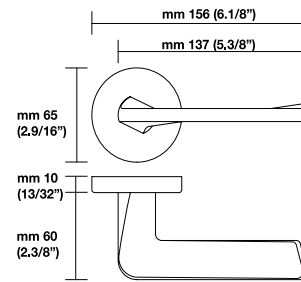

Finishes

14= Polished Nickel
15= Satin Nickel
26/26D= Polished/Satin Chrome

Functions

PGE= passage
PCY= privacy
DMY= dummy
ML-F= mortise lock
MULTI-POINT TRIM

Trim Options

RP= standard plain style rosette
EP= plain style long escutcheon plates
ER= rectangular style long escutcheon plates

Sizes/Misure

Window handle/Maniglia per finestra

H 1039 F RS¹

Movement 4 click positions

Escutcheon options/Opzioni

EP **ER**

To order Valli&Valli products, informations should be specified in the same sequence as the example given:

| | | | | | | |
|---------------------|-----------------------|-------------------|-----------------|------------------|------------------|------------------------|
| 1.Lever/Knob | 2.Trim options | 3.Function | 4.Finish | 5.Handing | 6.Backset | 7.Miscellaneous |
| HXXX | RP | ML XX | 03 | RH | 2.1/2" | 2.1/4" thick |

For small rosette, please specify RS/RSQ (45 mm rosette). RS pricing is the same as RP/RT pricing. Privacy RS also requires 105 RSP when ordering.
RQ (2.9/16" rosette) for standard 2.1/8" cross bore. RSQ pricing is the same as RQ. Privacy RSQ also requires 105 RSQ when ordering.
ET/EP = 03-26 Standard Finish, ER = 15-26-26D Standard Finish.
Conversion from metric to US measurement are approximate.