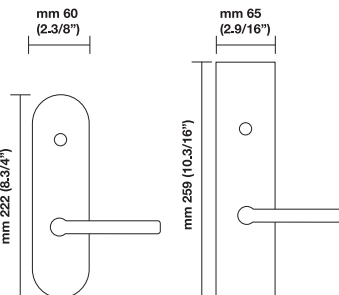

Finishes

14= Polished Nickel
15= Satin Nickel
26/26D= Polished/Satin Chrome

Functions

PGE= passage
PCY= privacy
DMY= dummy
ML-F= mortise lock
MULTI-POINT TRIM

Trim Options

RP= standard plain style rosette
EP= plain style long escutcheon plates
ER= rectangular style long escutcheon plates

Sizes/Misure

Window handle/Maniglia per finestra

H 1039 F RS¹

Movement 4 click positions

Escutcheon options/Opzioni

EP **ER**

To order Valli&Valli products, informations should be specified in the same sequence as the example given:

| | | | | | | |
|---------------------|-----------------------|-------------------|-----------------|------------------|------------------|------------------------|
| 1.Lever/Knob | 2.Trim options | 3.Function | 4.Finish | 5.Handing | 6.Backset | 7.Miscellaneous |
| HXXX | RP | ML XX | 03 | RH | 2.1/2" | 2.1/4" thick |

For small rosette, please specify RS/RSQ (45 mm rosette). RS pricing is the same as RP/RT pricing. Privacy RS also requires 105 RSP when ordering.
RQ (2.9/16" rosette) for standard 2.1/8" cross bore. RSQ pricing is the same as RQ. Privacy RSQ also requires 105 RSQ when ordering.
ET/EP = 03-26 Standard Finish, ER = 15-26-26D Standard Finish.
Conversion from metric to US measurement are approximate.