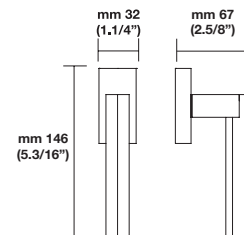

Finishes

03= Polished Brass
14= Polished Nickel
26= Polished Chrome
26D= Satin Chrome

Functions

PGE= passage
PCY= privacy
DMY= dummy
ML-F= mortise lock
MULTI-POINT TRIM

Trim Options

RP= standard plain style rosette
EP=plain style long escutcheon plates
ER= rectangular style long escutcheon plates

Finish

	03	RP
	14	RP
		RQ
	26	RP
		RQ
	26/26D	RP
		RQ

Finish

	03	EP
	26	EP
		ER
	26/26D	EP
		ER

Sizes/Misure

Window handle/Maniglia per finestra

H 1040 F RS¹

Movement 4 click positions

Escutcheon options/Opzioni

EP ER

To order Valli&Valli products, informations should be specified in the same sequence as the example given:

1.Lever/Knob	2.Trim options	3.Function	4.Finish	5.Handing	6.Backset	7.Miscellaneous
HXXX	RP	ML XX	03	RH	2.1/2"	2.1/4" thick

For small rosette, please specify RS/RSQ (45 mm rosette). RS pricing is the same as RP/RT pricing. Privacy RS also requires 105 RSP when ordering. RQ (2.9/16" rosette) for standard 2.1/8" cross bore. RSQ pricing is the same as RQ. Privacy RSQ also requires 105 RSQ when ordering. ET/EP = 03-26 Standard Finish, ER = 15-26-26D Standard Finish. Conversion from metric to US measurement are approximate.