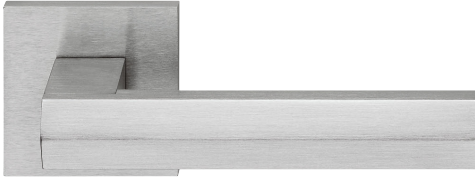

H 1040 Serie Siberia

design Gabriele e Oscar Buratti

Material Brass/Materiale Ottone

Product Submittal

Valli&Valli

ASSA ABLOY

Custom finishes available
Spring assist built in rosette
Passage, privacy, dummy, multipoint, mortise hardware available
Accommodates all standard and some custom backset dimensions
A complete selection of other matching hardware may be available

Finishes

03= Polished Brass
14= Polished Nickel
26= Polished Chrome
26D= Satin Chrome

Functions

PGE= passage
PCY= privacy
DMY= dummy
ML-F= mortise lock
MULTI-POINT TRIM

Trim Options

RP= standard plain style rosette
EP=plain style long escutcheon plates
ER= rectangular style long escutcheon plates