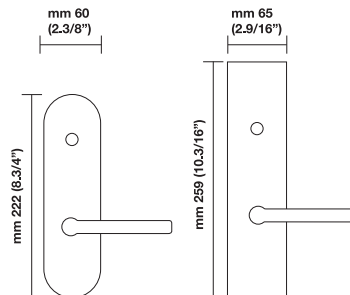

Finishes

03= Polished Brass
14= Polished Nickel
26= Polished Chrome
26D= Satin Chrome

Functions

PGE= passage
PCY= privacy
DMY= dummy
ML-F= mortise lock
MULTI-POINT TRIM

Trim Options

RP= standard plain style rosette
EP=plain style long escutcheon plates
ER= rectangular style long escutcheon plates

Finish

	03	RP
	14	RP
		RQ
	26	RP
		RQ
	26/26D	RP
		RQ

Finish

	03	EP
	26	EP
		ER
	26/26D	EP
		ER

Sizes/Misure

Window handle/Maniglia per finestra

H 1040 F RS¹

Movement 4 click positions

Escutcheon options/Opzioni

EP ER

To order Valli&Valli products, informations should be specified in the same sequence as the example given:

1.Lever/Knob	2.Trim options	3.Function	4.Finish	5.Handing	6.Backset	7.Miscellaneous
HXXX	RP	ML XX	03	RH	2.1/2"	2.1/4" thick

For small rosette, please specify RS/RSQ (45 mm rosette). RS pricing is the same as RP/RT pricing. Privacy RS also requires 105 RSP when ordering. RQ (2.9/16" rosette) for standard 2.1/8" cross bore. RSQ pricing is the same as RQ. Privacy RSQ also requires 105 RSQ when ordering. ET/EP = 03-26 Standard Finish, ER = 15-26-26D Standard Finish. Conversion from metric to US measurement are approximate.