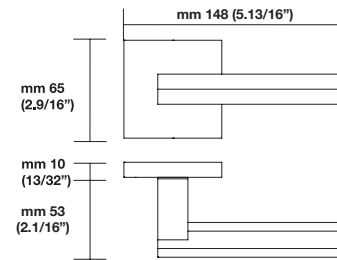

Finish

	03	RP
	14	RP
		RQ
	26	RP
		RQ
	26/26D	RP
		RQ

Finish

	03	EP
	26	EP
		ER
	26/26D	EP
		ER

Sizes/Misure

Window handle/Maniglia per finestra

H 1040 F RS¹

Movement 4 click positions

Escutcheon options/Opzioni

EP ER

To order Valli&Valli products, informations should be specified in the same sequence as the example given:

1.Lever/Knob	2.Trim options	3.Function	4.Finish	5.Handing	6.Backset	7.Miscellaneous
HXXX	RP	ML XX	03	RH	2.1/2"	2.1/4" thick

For small rosette, please specify RS/RSQ (45 mm rosette). RS pricing is the same as RP/RT pricing. Privacy RS also requires 105 RSP when ordering. RQ (2.9/16" rosette) for standard 2.1/8" cross bore. RSQ pricing is the same as RQ. Privacy RSQ also requires 105 RSQ when ordering. ET/EP = 03-26 Standard Finish, ER = 15-26-26D Standard Finish. Conversion from metric to US measurement are approximate.