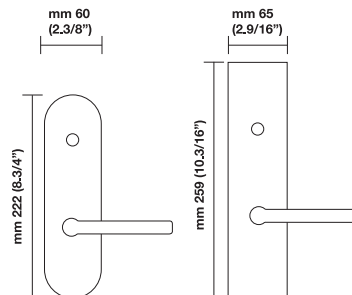

Finishes

03= Polished Brass
06B= Brunito
26= Polished Chrome
26D= Satin Chrome

Functions

PGE= passage
PCY= privacy
DMY= dummy
ML-F= mortise lock
MULTI-POINT TRIM

Trim Options

RP= standard plain style rosette
EP=plain style long escutcheon plates
ER= rectangular style long escutcheon plates

Finish

	03	RP
	06B	RP
	26	RP
	26D	RP

Sizes/Misure

Finish

	03	EP	
	26	EP	ER
	26D	EP	ER

Window handle/Maniglia per finestra

H 163 F RS¹

Movement 4 click positions

Escutcheon options/Opzioni

EP ER

To order Valli&Valli products, informations should be specified in the same sequence as the example given:

1.Lever/Knob	2.Trim options	3.Function	4.Finish	5.Handing	6.Backset	7.Miscellaneous
HXXX	RP	ML XX	03	RH	2.1/2"	2.1/4" thick

For small rosette, please specify RS/RSQ (45 mm rosette). RS pricing is the same as RP/RT pricing. Privacy RS also requires 105 RSP when ordering.
RQ (2.9/16" rosette) for standard 2.1/8" cross bore. RSQ pricing is the same as RQ. Privacy RSQ also requires 105 RSQ when ordering.
ET/EP = 03-26 Standard Finish, ER = 15-26-26D Standard Finish.
Conversion from metric to US measurement are approximate.