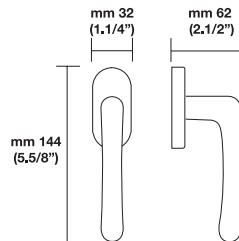

Finishes

03= Polished Brass
06B= Brunito
26= Polished Chrome
26D= Satin Chrome

Functions

PGE= passage
PCY= privacy
DMY= dummy
ML-F= mortise lock
MULTI-POINT TRIM

Trim Options

RP= standard plain style rosette
EP=plain style long escutcheon plates
ER= rectangular style long escutcheon plates

Finish

	03	RP
	06B	RP
	26	RP
	26D	RP

Sizes/Misure

Finish

	03	EP	
	26	EP	ER
	26D	EP	ER

Window handle/Maniglia per finestra

H 163 F RS¹

Movement 4 click positions

Escutcheon options/Opzioni

EP ER

To order Valli&Valli products, informations should be specified in the same sequence as the example given:

1.Lever/Knob	2.Trim options	3.Function	4.Finish	5.Handing	6.Backset	7.Miscellaneous
HXXX	RP	ML XX	03	RH	2.1/2"	2.1/4" thick

For small rosette, please specify RS/RSQ (45 mm rosette). RS pricing is the same as RP/RT pricing. Privacy RS also requires 105 RSP when ordering.
RQ (2.9/16" rosette) for standard 2.1/8" cross bore. RSQ pricing is the same as RQ. Privacy RSQ also requires 105 RSQ when ordering.
ET/EP = 03-26 Standard Finish, ER = 15-26-26D Standard Finish.
Conversion from metric to US measurement are approximate.