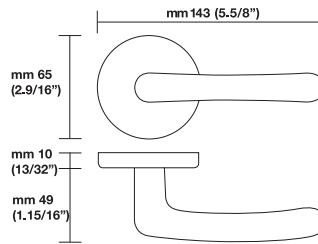

Finishes

03= Polished Brass
06B= Brunito
26= Polished Chrome
26D= Satin Chrome

Functions

PGE= passage
PCY= privacy
DMY= dummy
ML-F= mortise lock
MULTI-POINT TRIM

Trim Options

RP= standard plain style rosette
EP=plain style long escutcheon plates
ER= rectangular style long escutcheon plates

Finish

	03	RP
	06B	RP
	26	RP
	26D	RP

Sizes/Misure

Finish

	03	EP	
	26	EP	ER
	26D	EP	ER

Window handle/Maniglia per finestra

H 163 F RS¹

Movement 4 click positions

Escutcheon options/Opzioni

EP ER

To order Valli&Valli products, informations should be specified in the same sequence as the example given:

1.Lever/Knob	2.Trim options	3.Function	4.Finish	5.Handing	6.Backset	7.Miscellaneous
HXXX	RP	ML XX	03	RH	2.1/2"	2.1/4" thick

For small rosette, please specify RS/RSQ (45 mm rosette). RS pricing is the same as RP/RT pricing. Privacy RS also requires 105 RSP when ordering.
RQ (2.9/16" rosette) for standard 2.1/8" cross bore. RSQ pricing is the same as RQ. Privacy RSQ also requires 105 RSQ when ordering.
ET/EP = 03-26 Standard Finish, ER = 15-26-26D Standard Finish.
Conversion from metric to US measurement are approximate.