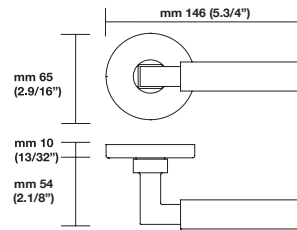

Finish

	14	RP	RQ
	15	RP	RQ
	26	RP	RQ
	26D	RP	RQ

Finish

	15	EP	ER
	26	EP	ER
	26D	EP	ER

Sizes/Misure

Window handle/Maniglia per finestra

H 1748 F RS¹

Movement 4 click positions

Escutcheon options/Opzioni

To order Valli&Valli products, informations should be specified in the same sequence as the example given:

1.Lever/Knob	2.Trim options	3.Function	4.Finish	5.Handing	6.Backset	7.Miscellaneous
HXXX	RP	ML XX	03	RH	2.1/2"	2.1/4" thick

For small rosette, please specify RS/RSQ (45 mm rosette). RS pricing is the same as RP/RT pricing. Privacy RS also requires 105 RSP when ordering.

RQ (2.9/16" rosette) for standard 2.1/8" cross bore. RSQ pricing is the same as RQ. Privacy RSQ also requires 105 RSQ when ordering.

ET/EP = 03-26 Standard Finish, ER = 15-26-26D Standard Finish.

Conversion from metric to US measurement are approximate.

Valli&Valli (U.S.A.) Inc.

Headquarter/Showroom

Valli&Valli (U.S.A.) Inc.
22 West 21st Street
6th Floor
New York, NY 10010
Tel. (212) 326 8811
Fax (212) 326 8816
Toll Free (877) 326 2565
Toll Free (800) 423 7161
E-mail: sales@vallivalli-us.com
E-mail: w.sales@vallivalli-us.com