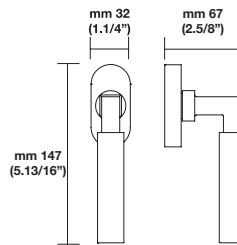

Finish

	14	RP	RQ
	15	RP	RQ
	26	RP	RQ
	26D	RP	RQ

Finish

	15	EP	ER
	26	EP	ER
	26D	EP	ER

Sizes/Misure

Window handle/Maniglia per finestra

H 1748 F RS¹

Movement 4 click positions

Escutcheon options/Opzioni

To order Valli&Valli products, informations should be specified in the same sequence as the example given:

1.Lever/Knob	2.Trim options	3.Function	4.Finish	5.Handing	6.Backset	7.Miscellaneous
HXXX	RP	ML XX	03	RH	2.1/2"	2.1/4" thick

For small rosette, please specify RS/RSQ (45 mm rosette). RS pricing is the same as RP/RT pricing. Privacy RS also requires 105 RSP when ordering.

RQ (2.9/16" rosette) for standard 2.1/8" cross bore. RSQ pricing is the same as RQ. Privacy RSQ also requires 105 RSQ when ordering.

ET/EP = 03-26 Standard Finish, ER = 15-26-26D Standard Finish.

Conversion from metric to US measurement are approximate.

Valli&Valli (U.S.A.) Inc.

Headquarter/Showroom

Valli&Valli (U.S.A.) Inc.
22 West 21st Street
6th Floor
New York, NY 10010
Tel. (212) 326 8811
Fax (212) 326 8816
Toll Free (877) 326 2565
Toll Free (800) 423 7161
E-mail: sales@vallivalli-us.com
E-mail: w.sales@vallivalli-us.com