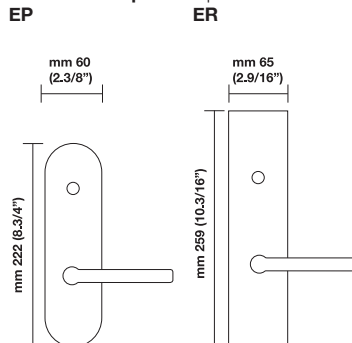

Finish

	14	RP	RQ
	15	RP	RQ
	26	RP	RQ
	26D	RP	RQ

Finish

	15	EP	ER
	26	EP	ER
	26D	EP	ER

Sizes/Misure

Window handle/Maniglia per finestra

H 1748 F RS¹

Movement 4 click positions

Escutcheon options/Opzioni

To order Valli&Valli products, informations should be specified in the same sequence as the example given:

1.Lever/Knob	2.Trim options	3.Function	4.Finish	5.Handing	6.Backset	7.Miscellaneous
HXXX	RP	ML XX	03	RH	2.1/2"	2.1/4" thick

For small rosette, please specify RS/RSQ (45 mm rosette). RS pricing is the same as RP/RT pricing. Privacy RS also requires 105 RSP when ordering.

RQ (2.9/16" rosette) for standard 2.1/8" cross bore. RSQ pricing is the same as RQ. Privacy RSQ also requires 105 RSQ when ordering.

ET/EP = 03-26 Standard Finish, ER = 15-26-26D Standard Finish.

Conversion from metric to US measurement are approximate.

Valli&Valli (U.S.A.) Inc.

Headquarter/Showroom

Valli&Valli (U.S.A.) Inc.
22 West 21st Street
6th Floor
New York, NY 10010
Tel. (212) 326 8811
Fax (212) 326 8816
Toll Free (877) 326 2565
Toll Free (800) 423 7161
E-mail: sales@vallivalli-us.com
E-mail: w.sales@vallivalli-us.com