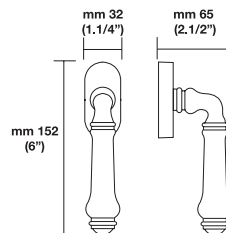

Finishes

03/White= Polished Brass/White
06B/Ivory= Brunito/Ivory

Functions

PGE= passage
PCY= privacy
DMY= dummy
ML-F= mortise lock
MULTI-POINT TRIM

Trim Options

RT= standard traditional style rosette
ET= traditional style long escutcheon plates

Sizes/Misure

Window handle/Maniglia per finestra

H 176 F RS¹

Movement 4 click positions

To order Valli&Valli products, informations should be specified in the same sequence as the example given:

| 1.Lever/Knob | 2.Trim options | 3.Function | 4.Finish | 5.Handing | 6.Backset | 7.Miscellaneous |
|--------------|----------------|------------|----------|-----------|-----------|-----------------|
| HXXX | RP | ML XX | 03 | RH | 2.1/2" | 2.1/4" thick |

For small rosette, please specify RS/RSQ (45 mm rosette). RS pricing is the same as RP/RT pricing. Privacy RS also requires 105 RSP when ordering.

RQ (2.9/16" rosette) for standard 2.1/8" cross bore. RSQ pricing is the same as RQ. Privacy RSQ also requires 105 RSQ when ordering.

ET/EP = 03-26 Standard Finish, ER = 15-26-26D Standard Finish.

Conversion from metric to US measurement are approximate.

Valli&Valli (U.S.A.) Inc.

Headquarter/Showroom

Valli&Valli (U.S.A.) Inc.
22 West 21st Street
6th Floor
New York, NY 10010
Tel. (212) 326 8811
Fax (212) 326 8816
Toll Free (877) 326 2565
Toll Free (800) 423 7161
E-mail: sales@vallivalli-us.com
E-mail: w.sales@vallivalli-us.com