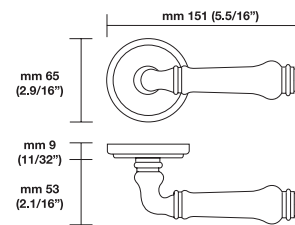

Finishes

03/White= Polished Brass/White
06B/Ivory= Brunito/Ivory

Functions

PGE= passage
PCY= privacy
DMY= dummy
ML-F= mortise lock
MULTI-POINT TRIM

Trim Options

RT= standard traditional style rosette
ET= traditional style long escutcheon plates

Sizes/Misure

Window handle/Maniglia per finestra

H 176 F RS¹

Movement 4 click positions

To order Valli&Valli products, informations should be specified in the same sequence as the example given:

| 1.Lever/Knob | 2.Trim options | 3.Function | 4.Finish | 5.Handing | 6.Backset | 7.Miscellaneous |
|--------------|----------------|------------|----------|-----------|-----------|-----------------|
| HXXX | RP | ML XX | 03 | RH | 2.1/2" | 2.1/4" thick |

For small rosette, please specify RS/RSQ (45 mm rosette). RS pricing is the same as RP/RT pricing. Privacy RS also requires 105 RSP when ordering.

RQ (2.9/16" rosette) for standard 2.1/8" cross bore. RSQ pricing is the same as RQ. Privacy RSQ also requires 105 RSQ when ordering.