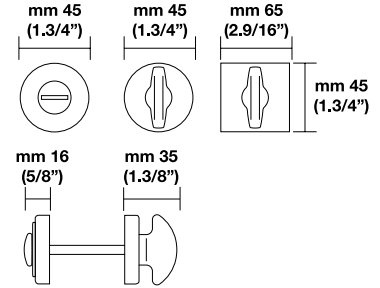

# Privacy bolts

**105 RSP Plain**  
Solid brass

**105 RSQ Square**  
Solid brass

**105 RST Traditional**  
Solid brass

**105 PRIVACY BOLT**  
Solid Brass

**105 RSS Plain**  
Stainless steel AISI 316 L

**105 RSQS Square**  
Stainless steel AISI 316 L

**105 PRIVACY BOLT**  
Stainless steel AISI 316 L

**105 RSQ / K1225 (2 x 2")**  
Solid brass

**105 RSQ / K1225 (2.9/16" x 1.3/4")**  
Solid brass

Call factory for pricing