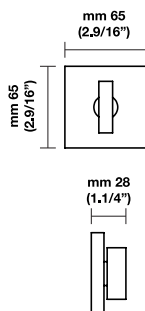

# Deadbolts

**101 RP Plain**  
Solid brass

**101 RQ Square**  
Solid brass

**101 RT Traditional**  
Solid brass

**101 SINGLE CYLINDER**

**101 RPS Plain**  
Stainless steel AISI 316 L

**101 RQS Square**  
Stainless steel AISI 316 L

# Privacy bolts

**105 RSP Plain**  
Solid brass

**105 RSQ Square**  
Solid brass

**105 RST Traditional**  
Solid brass

**105 PRIVACY BOLT**  
Solid Brass

**105 RSS Plain**  
Stainless steel AISI 316 L

**105 RSQS Square**  
Stainless steel AISI 316 L

**105 PRIVACY BOLT**  
Stainless steel AISI 316 L

**105 RSQ / K1225 (2 x 2")**  
Solid brass

**105 RSQ / K1225 (2.9/16" x 1.3/4")**  
Solid brass

Call factory for pricing