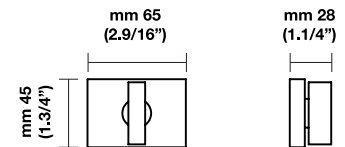

# Privacy bolts

**105 RSP Plain**  
Solid brass

**105 RSQ Square**  
Solid brass

**105 RST Traditional**  
Solid brass

**105 PRIVACY BOLT**  
Solid Brass

**105 RSS Plain**  
Stainless steel AISI 316 L

**105 RSQS Square**  
Stainless steel AISI 316 L

**105 PRIVACY BOLT**  
Stainless steel AISI 316 L

**105 RSQ / K1225 (2 x 2")**  
Solid brass

**105 RSQ / K1225 (2.9/16" x 1.3/4")**  
Solid brass

Call factory for pricing