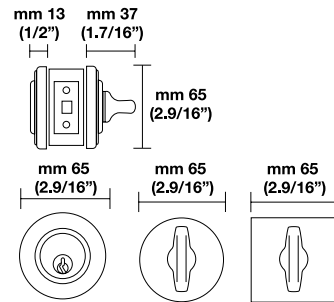

# Deadbolts

**101 RP Plain**  
Solid brass

**101 RQ Square**  
Solid brass

**101 RT Traditional**  
Solid brass

**101 SINGLE CYLINDER**

**101 RPS Plain**  
Stainless steel AISI 316 L

**101 RQS Square**  
Stainless steel AISI 316 L

**105 PRIVACY BOLT**  
Stainless steel AISI 316 L

**105 RSQ / K1225 (2 x 2")**  
Solid brass

**105 RSQ / K1225 (2.9/16" x 1.3/4")**  
Solid brass

Call factory for pricing