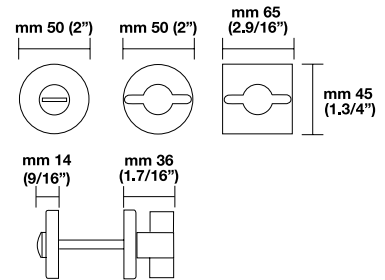

# Privacy bolts

**105 RSP Plain**  
Solid brass

**105 RSQ Square**  
Solid brass

**105 RST Traditional**  
Solid brass

**105 PRIVACY BOLT**  
Solid Brass

**105 RSS Plain**  
Stainless steel AISI 316 L

**105 RSQS Square**  
Stainless steel AISI 316 L

**105 PRIVACY BOLT**  
Stainless steel AISI 316 L

**105 RSQ / K1225 (2 x 2")**  
Solid brass

**105 RSQ / K1225 (2.9/16" x 1.3/4")**  
Solid brass

Call factory for pricing