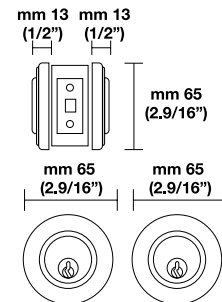

102 DOUBLE CYLINDER