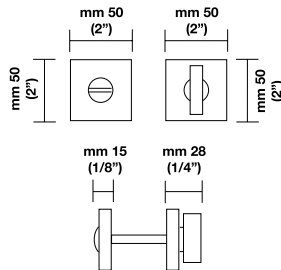

# Privacy bolts

**105 RSP Plain**  
Solid brass

**105 RSQ Square**  
Solid brass

**105 RST Traditional**  
Solid brass

**105 PRIVACY BOLT**  
Solid Brass

**105 RSS Plain**  
Stainless steel AISI 316 L

**105 RSQS Square**  
Stainless steel AISI 316 L

**105 PRIVACY BOLT**  
Stainless steel AISI 316 L

**105 RSQ / K1225 (2 x 2")**  
Solid brass

**105 RSQ / K1225 (2.9/16" x 1.3/4")**  
Solid brass

Call factory for pricing