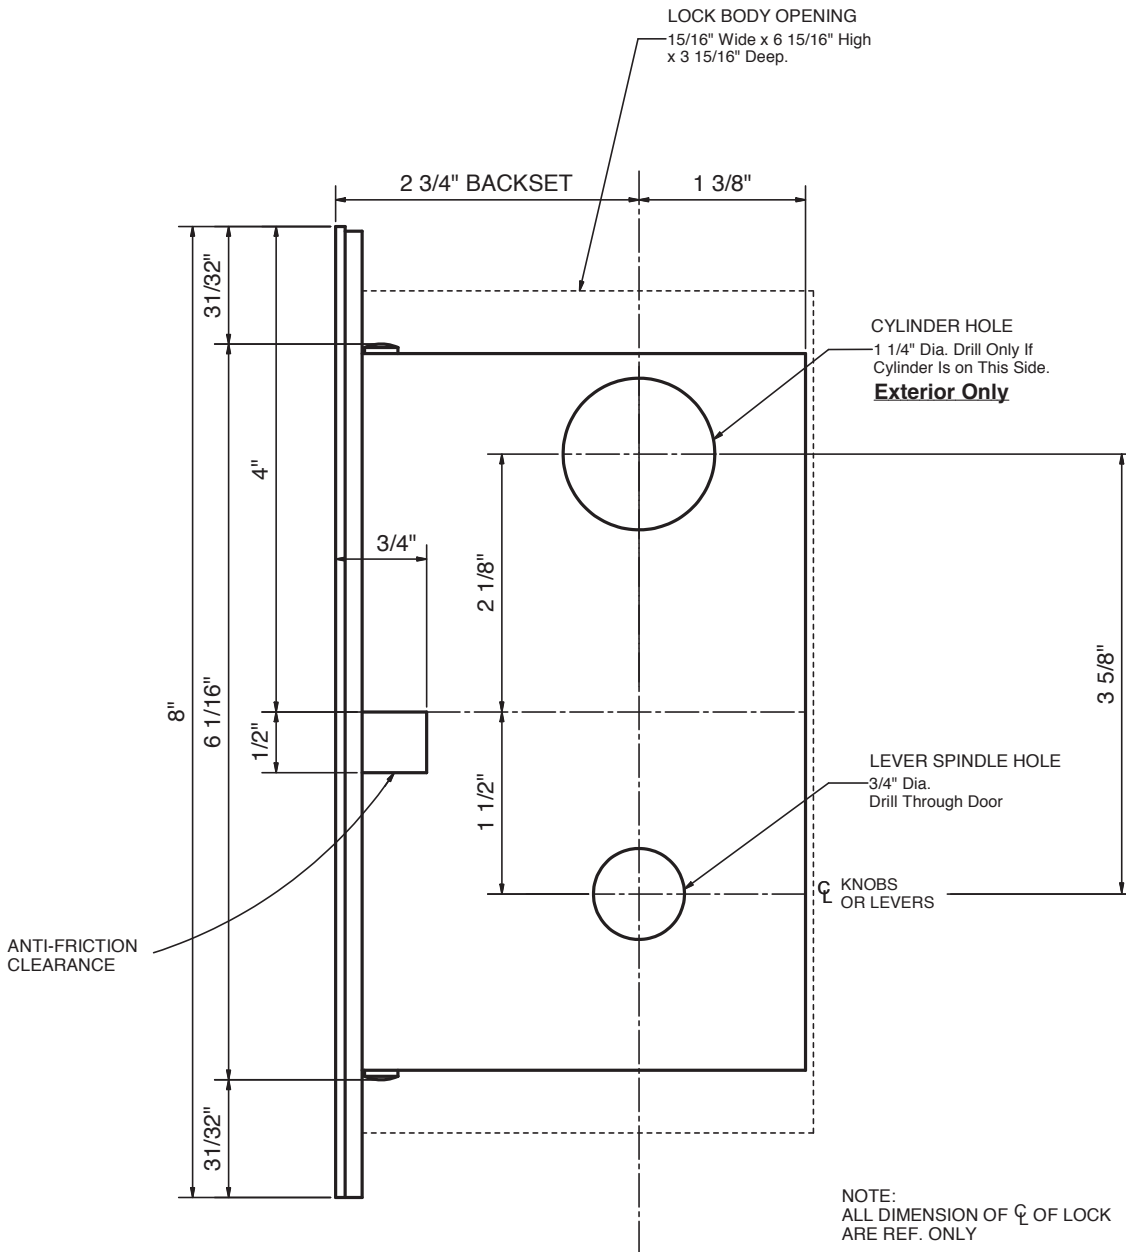

Door Preparation Specifications

ML-E,EW,J_2.75_RS,RSQ,RSS_V41-2015

Mortise Lock Sets - 2 3/4" Backset

Rosettes: RS, RSQ, RSS

Functions: ML-E, ML-EW, ML-J

Valli&Valli (U.S.A.) Inc.

www.vallivalli-us.com

Tel. (212) 326 8811