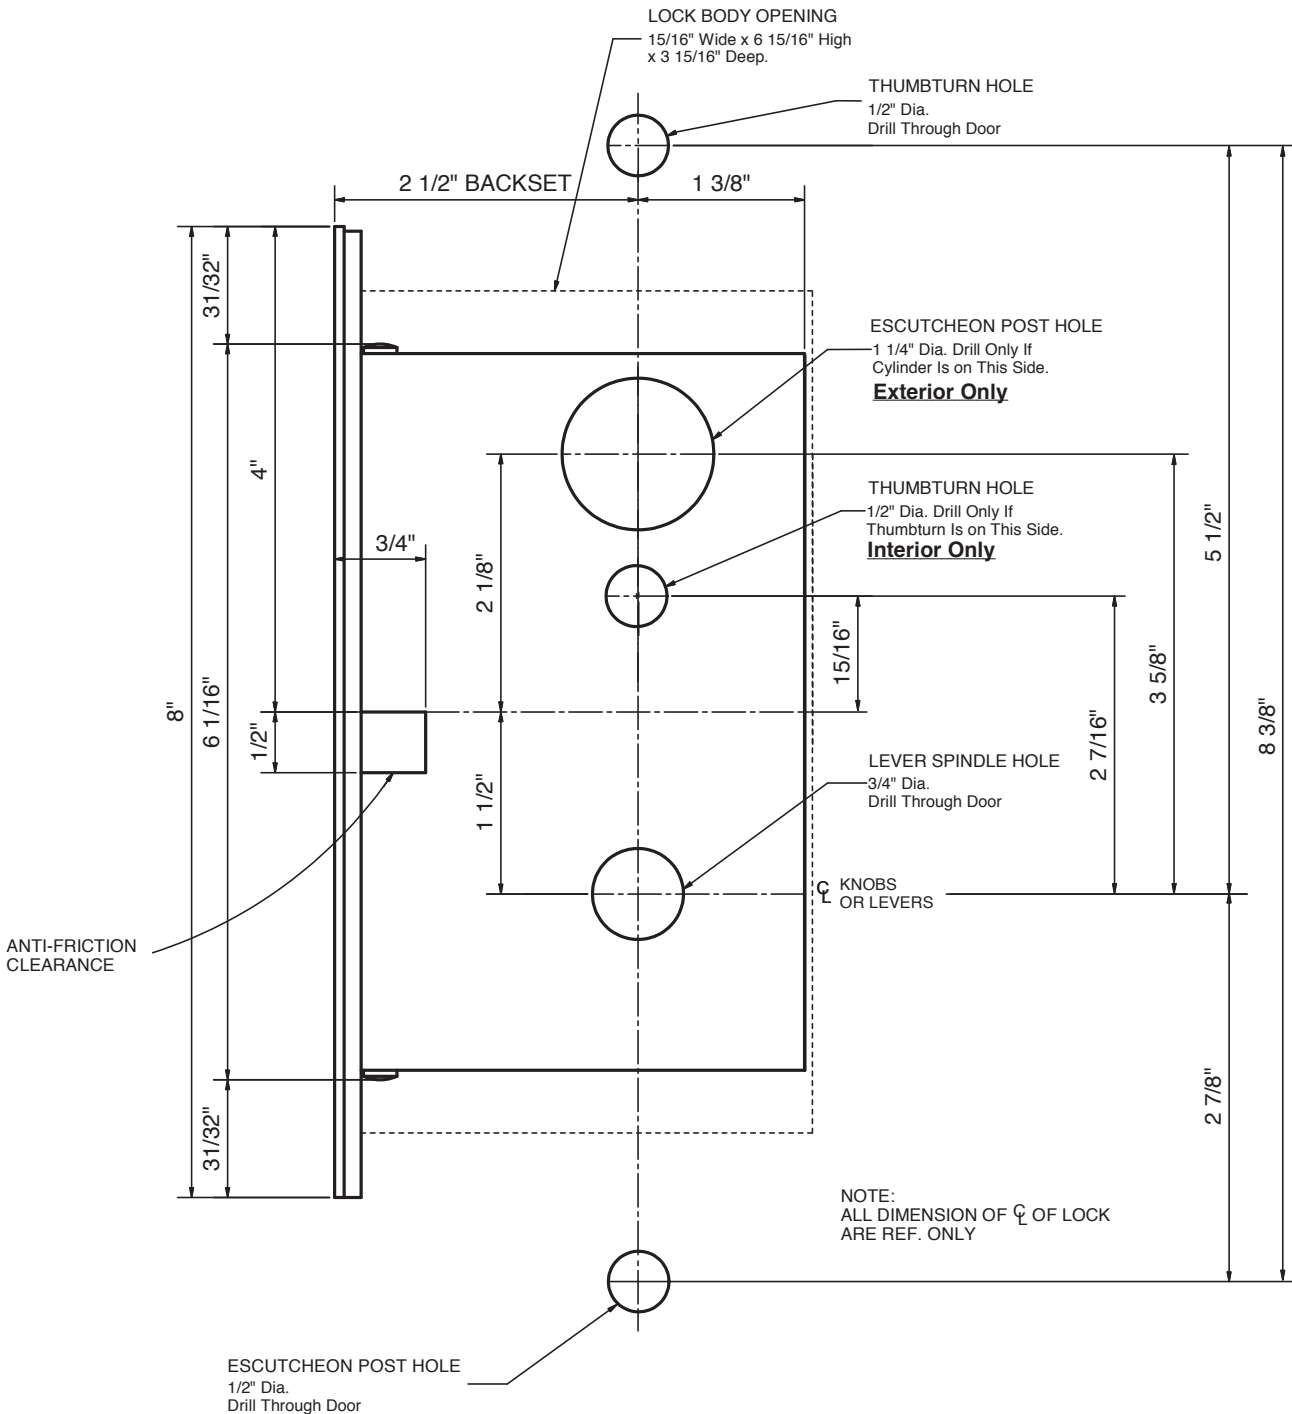

Door Preparation Specifications

ML-F,FD,FW,B_2.5_NES,NERS_V20-2015

Mortise Lock Sets - 2 1/2" Backset

Long Escutcheons: NES, NERS

Functions: ML-F, ML-FD, ML-FW, ML-B

Valli&Valli (U.S.A.) Inc.

www.vallivalli-us.com