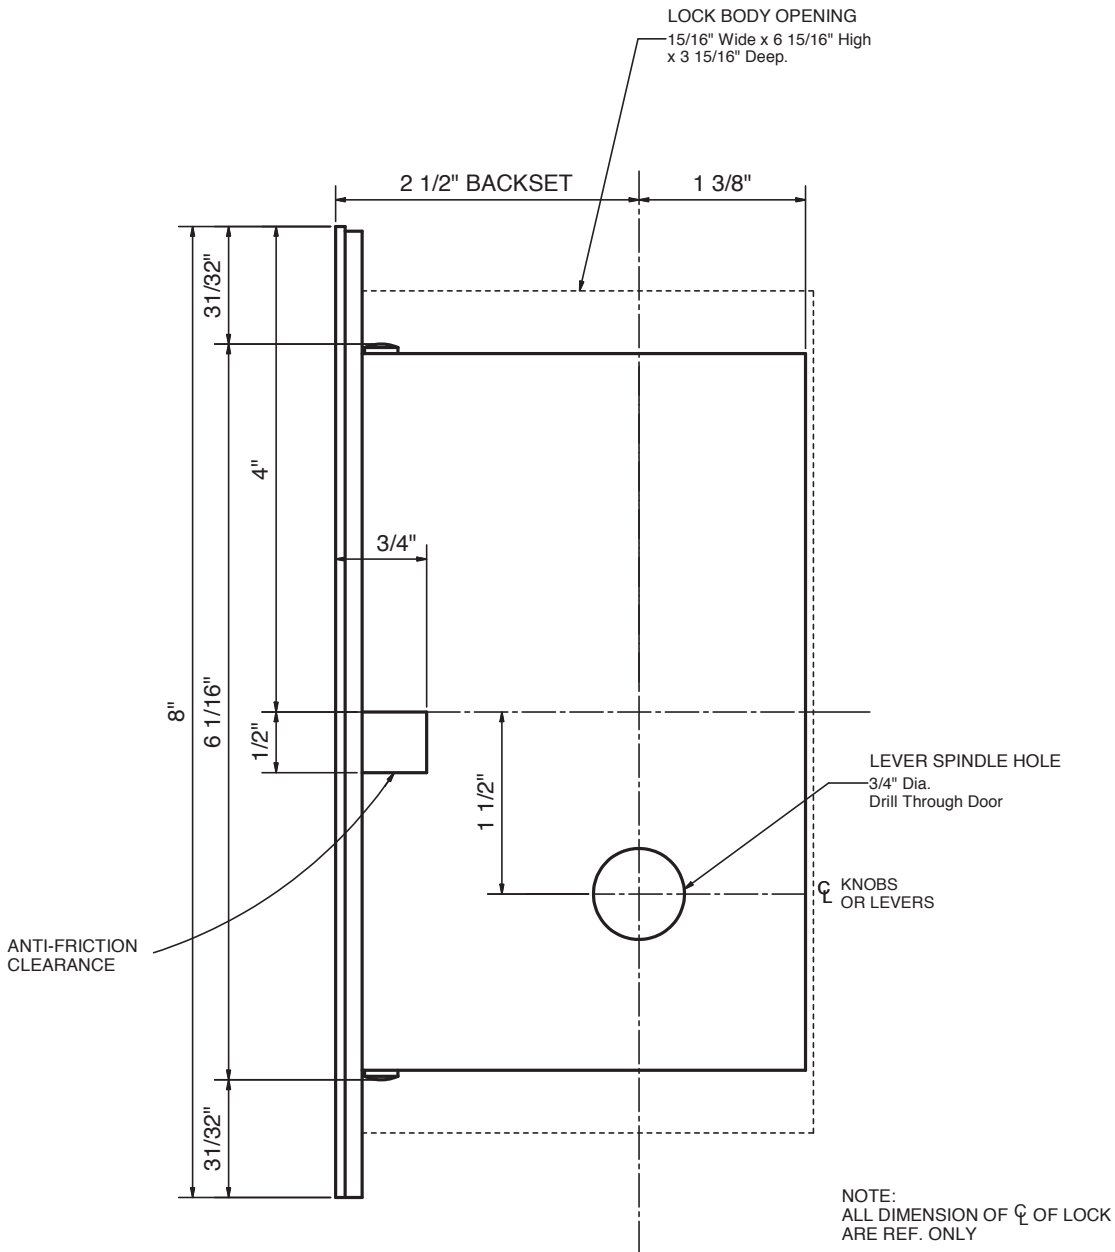

Door Preparation Specifications

ML-N_2.5_RS,RSQ,RSS_V6-2015

Mortise Lock Sets - 2 1/2" Backset

Rosettes: RS, RSQ, RSS

Function: ML-N

Valli&Valli (U.S.A.) Inc.

www.vallivalli-us.com

Tel. (212) 326 8811