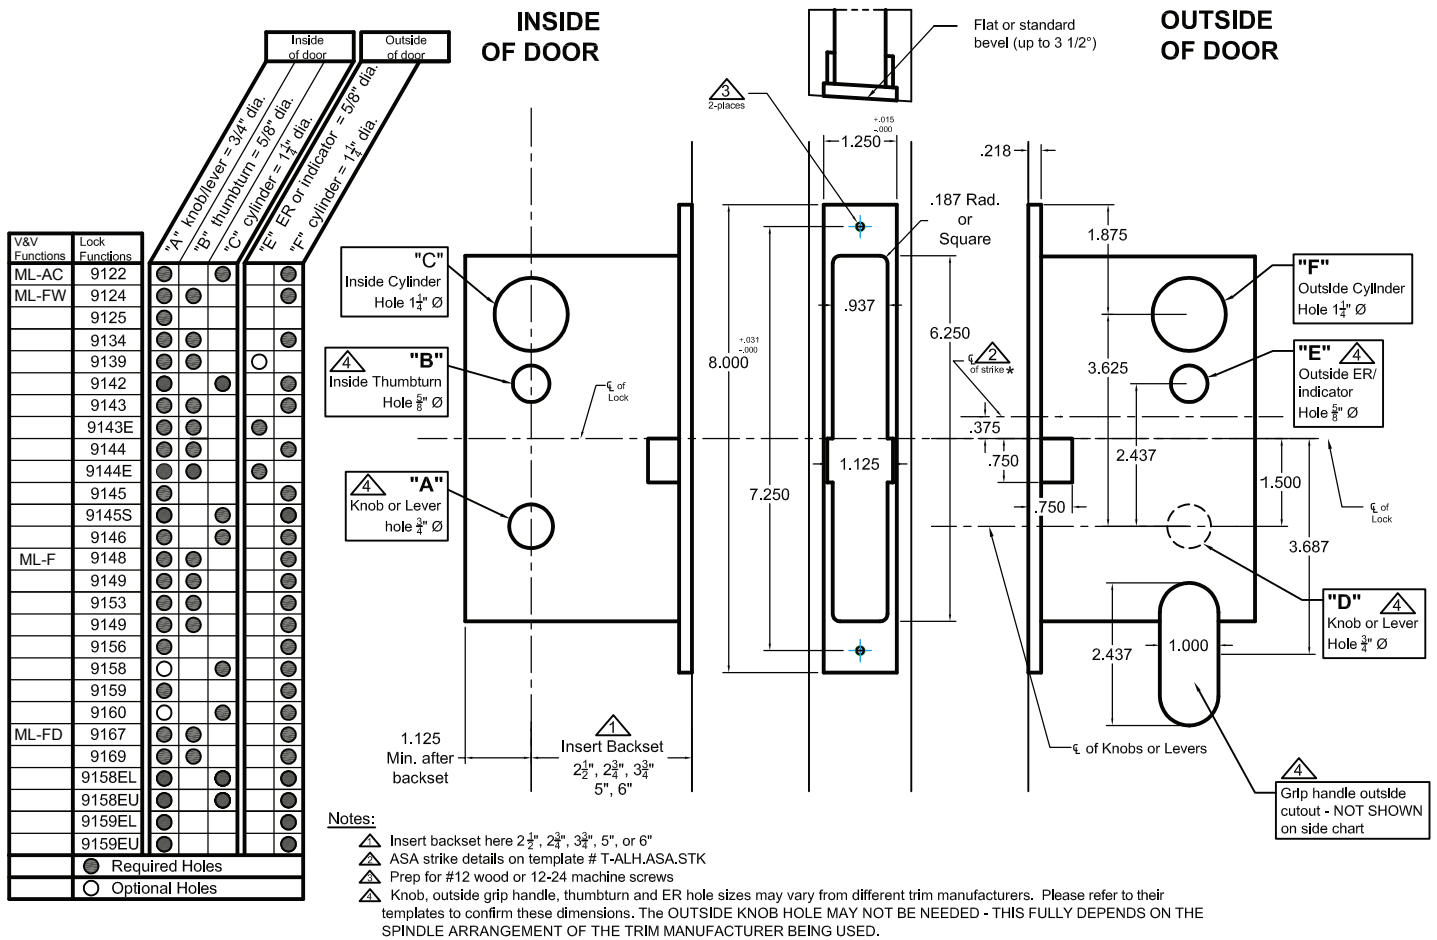

Door Preparation Specifications

ML_MLTP-Locks_V69-2015

Mortise Locks

Trim: Entry Handle Set
Functions: All

T-ALH.9100.TL

Valli&Valli (U.S.A.) Inc.

www.vallivalli-us.com

Tel. (212) 326 8811