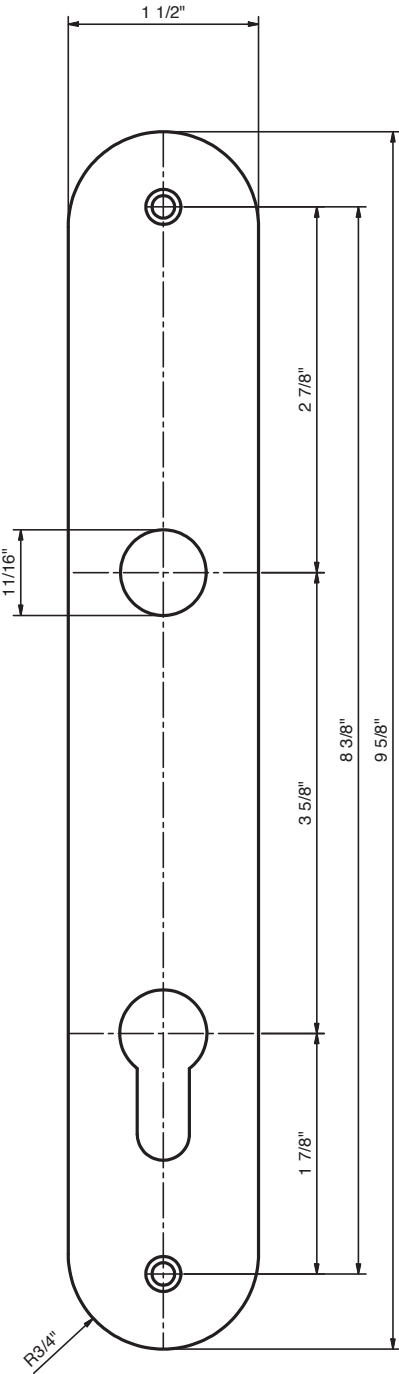

Door Preparation Specifications

MP_NEP-K1789_V64-2015

Multi-Point Hardware

Trim: NEP - K1789
Functions: Multi-Point (shown with PE function)

INTERIOR