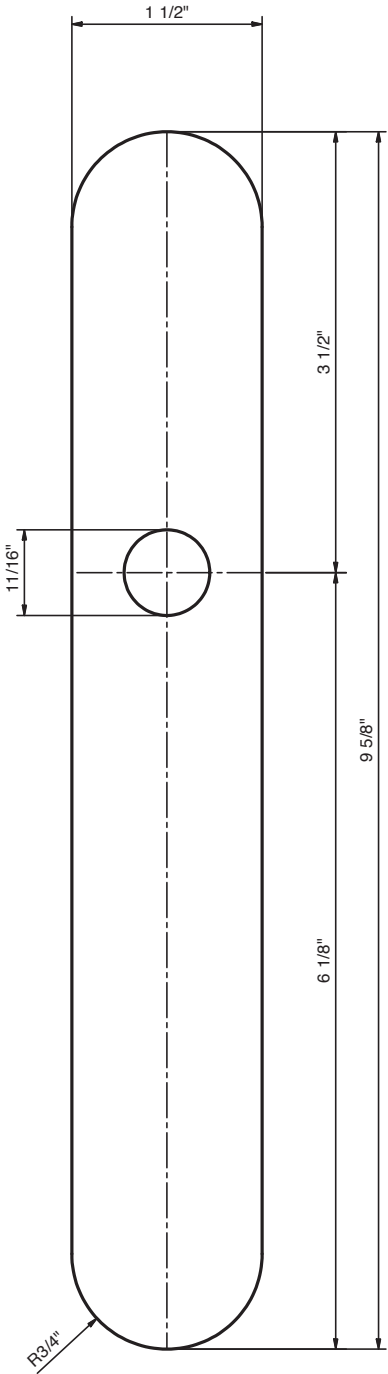

EXTERIOR

Valli&Valli (U.S.A.) Inc.

www.vallivalli-us.com

Tel. (212) 326 8811

Fax (212) 326 8816

Toll Free (877) 326 2565

E-mail: sales@vallivalli-us.com