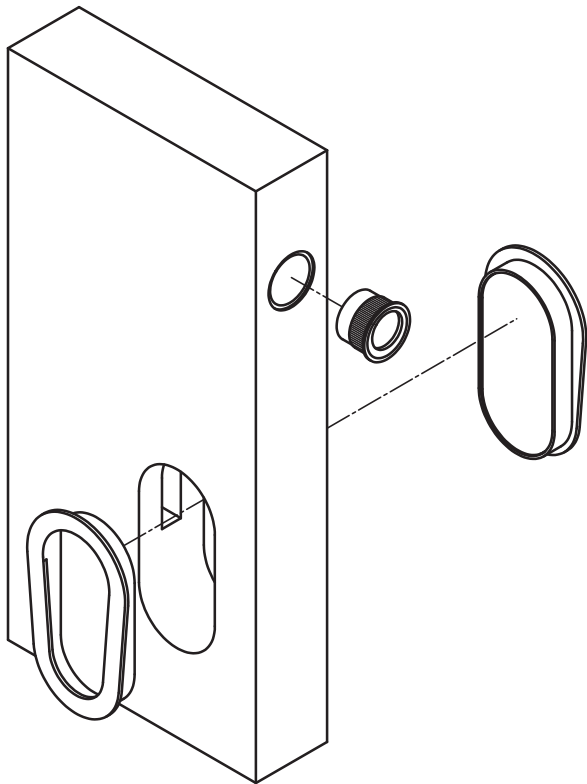

Door Preparation Specifications

PL-K1212_PGE_V61-2015

Pocket Door Sets

Trims: K 1212

Functions: Passage Pocket Pulls

Valli&Valli (U.S.A.) Inc.

www.vallivalli-us.com

Tel. (212) 326 8811