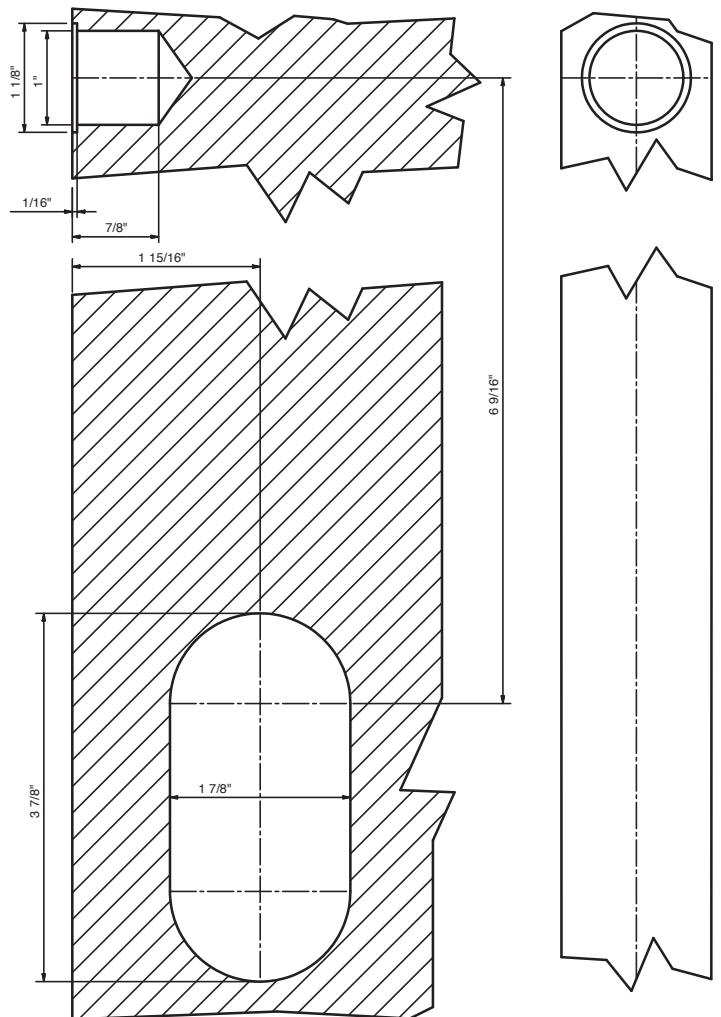

Door Preparation Specifications

PL-K1212_PGE_V61-2015

Pocket Door Sets

Trims: K 1212

Functions: Passage Pocket Pulls

Valli&Valli (U.S.A.) Inc.

www.vallivalli-us.com

Tel. (212) 326 8811