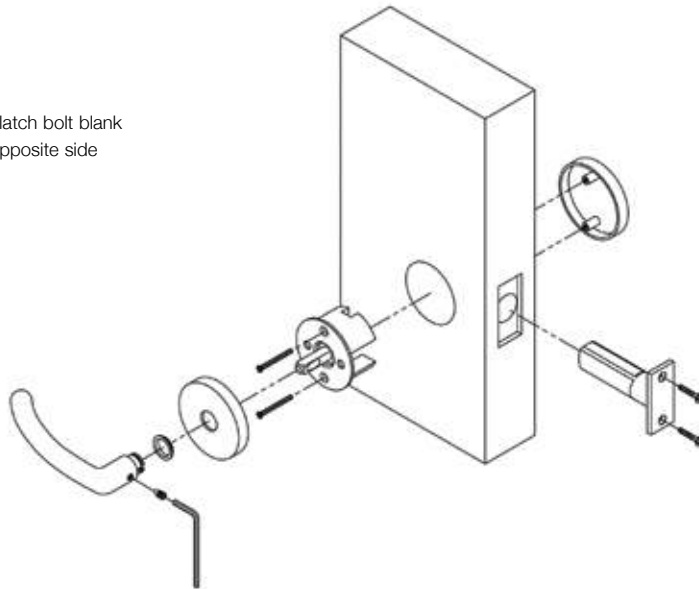

Dummy set adaptor

Round Rose - Stainless Steel

X003/1 Double RPS

Set includes: 2 underosettes, 1 latch bolt blank
BACKSET 2.3/4" and 2.3/8"
Retail price \$ 75.00

Dummy set adaptor

Round Rose - Stainless Steel

X003/2 Single RPS

Set includes: 2 underosettes, 1 latch bolt blank
finished solid brass rosette for opposite side
available in 26/chrome finish
BACKSET 2.3/4" and 2.3/8"
Retail price \$ 90.00

Dummy set adaptor