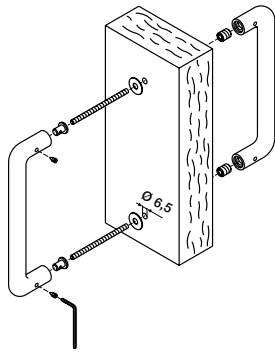

K 1210 - K 1188

X 0524

For installing a pair of pull handles with screw covering rosettes on a glass door, thickness 8 -12 mm, for items.

K 1210 - K 1188

X 0525

For installing a single pull handle with screw covering rosettes on a wooden door, thickness 45 - 55 mm 55-65 mm, for items.

K 1210 - K 1188

X 0526

For installing a single pull handle with screw covering rosettes on a wooden door, or on a masonry wall using a brass anchor screw, for items.

K 1210 - K 1188

X 0527

For installing a single pull handle without screw covering rosettes on a glass door, thickness 8 -12 mm, for items.

K 1226 - K 1228

Door pulls application

X 0528

For installing a pair of pull handles without screw covering rosettes on a wooden door, thickness 45-55 mm 55-65 mm, for items. **K 1226 - K 1228**

X 0529

For installing a pair of pull handles without screw covering rosettes on a glass door, thickness 8-12 mm, for items. **K 1226 - K 1228**

X 0530

For installing a single pull handle without screw covering rosettes on a wooden door, thickness 45-55 mm 55-65 mm, for items. **K 1226 - K 1228**

X 0531

For installing a single pull handle without screw covering rosettes on a wooden door, or on a masonry wall using a brass anchor screw, for items. **K 1226 - K 1228**