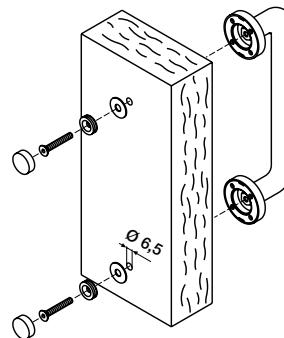

Door pulls application

X 0522

For installing a single pull handle with screw covering rosettes on a glass door, thickness 8 -12 mm, for items.

K 1210 - K 1188

X 0523

For installing a pair of pull handles with screw covering rosettes on a wooden door, thickness 45 - 55 mm 55-65 mm, for items.

K 1210 - K 1188

X 0524

For installing a pair of pull handles with screw covering rosettes on a glass door, thickness 8 -12 mm, for items.

K 1210 - K 1188

X 0525

For installing a single pull handle with screw covering rosettes on a wooden door, thickness 45 - 55 mm 55-65 mm, for items.

K 1210 - K 1188

X 0526

For installing a single pull handle with screw covering rosettes on a wooden door, or on a masonry wall using a brass anchor screw, for items.

K 1210 - K 1188

X 0527

For installing a single pull handle without screw covering rosettes on a glass door, thickness 8 -12 mm, for items.

K 1226 - K 1228

Door pulls application

X 0528

For installing a pair of pull handles without screw covering rosettes on a wooden door, thickness 45-55 mm 55-65 mm, for items. **K 1226 - K 1228**

X 0529

For installing a pair of pull handles without screw covering rosettes on a glass door, thickness 8-12 mm, for items. **K 1226 - K 1228**