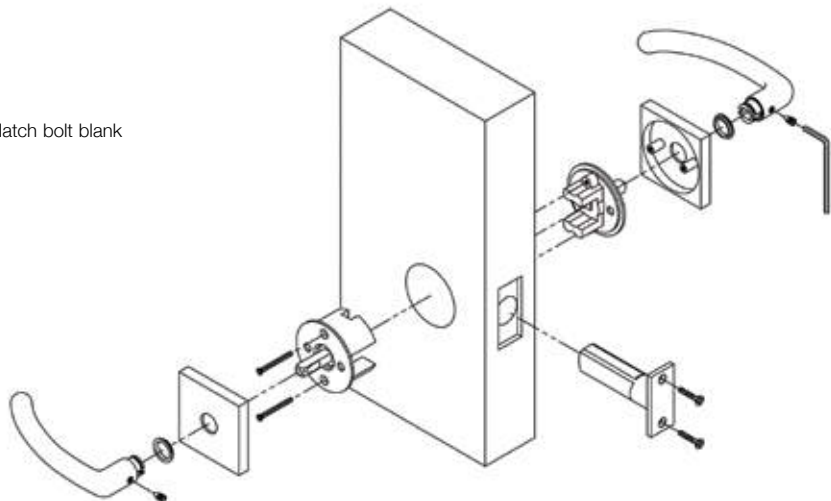

X003/2 Single RPS

Set includes: 2 underosettes, 1 latch bolt blank
finished solid brass rosette for opposite side
available in 26/chrome finish
BACKSET 2.3/4" and 2.3/8"
Retail price \$ 90.00

Dummy set adaptor

Square Rose - Stainless Steel

X003/1 Double RQS

Set includes: 2 underosettes, 1 latch bolt blank
BACKSET 2.3/4" and 2.3/8"
Retail price \$ 75.00

X003/2 Single RQS

Set includes: 1 underosette, 1 latch bolt blank
finished solid brass rosette for opposite side available
in 26/chrome finish
BACKSET 2.3/4" and 2.3/8"
Retail price \$ 90.00