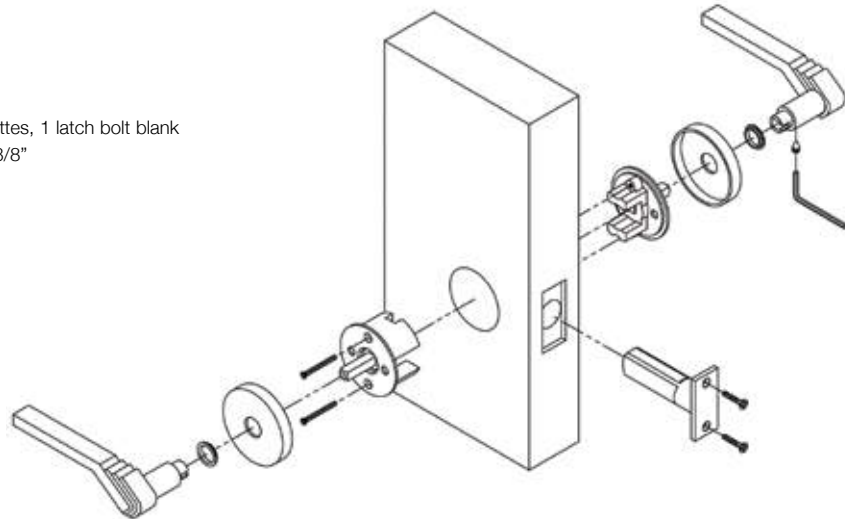

X 0544

For installing a single pull handle without screw covering rosettes on a burglary-proof steel-clad door, for items. **K 1226 - K 1228**

X 0551

For installing a single pull handle without screw covering rosettes on an aluminum door, for items. **K 1226 - K 1228**

Window lever application

X 0601

Movement 4 click positions

Dummy set adaptor

Round Rose – Solid Brass

X003/1 Double RP

Set includes: 2 underosettes, 1 latch bolt blank
BACKSET 2.3/4" and 2.3/8"
Retail price \$ 75.00

X003/2 Single RP

Set includes: 1 underosette, 1 latch bolt blank
finished solid brass rosette for opposite side available
in 26/chrome finish
BACKSET 2.3/4" and 2.3/8"
Retail price \$ 90.00

Dummy set adaptor