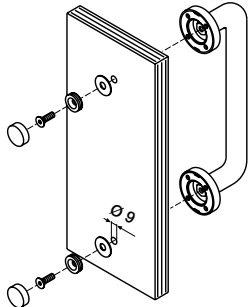

Door pulls application

X 0522

For installing a single pull handle with screw covering rosettes on a glass door, thickness 8 -12 mm, for items.

K 1210 - K 1188

X 0523

For installing a pair of pull handles with screw covering rosettes on a wooden door, thickness 45 - 55 mm 55-65 mm, for items.

K 1210 - K 1188

X 0524

For installing a pair of pull handles with screw covering rosettes on a glass door, thickness 8 -12 mm, for items.

K 1210 - K 1188

X 0525

For installing a single pull handle with screw covering rosettes on a wooden door, thickness 45 - 55 mm 55-65 mm, for items.

K 1210 - K 1188

X 0526

For installing a single pull handle with screw covering rosettes on a wooden door, or on a masonry wall using a brass anchor screw, for items.

K 1210 - K 1188

X 0527

For installing a single pull handle without screw covering rosettes on a glass door, thickness 8 -12 mm, for items.