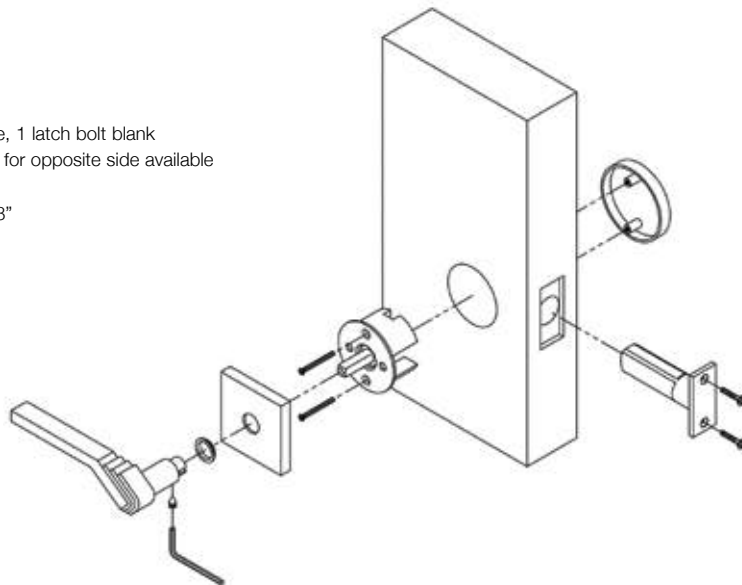

Square Rose – Solid Brass

X003/1 Double RQ

Set includes: 2 underosettes, 1 latch bolt blank
BACKSET 2.3/4" and 2.3/8"
Retail price \$ 75.00

X003/2 Single RQ

Set includes: 1 underosette, 1 latch bolt blank
finished solid brass rosette for opposite side available
in 26/chrome finish
BACKSET 2.3/4" and 2.3/8"
Retail price \$ 90.00

Dummy set adaptor

Round Rose - Stainless Steel

X003/1 Double RPS

Set includes: 2 underosettes, 1 latch bolt blank
BACKSET 2.3/4" and 2.3/8"
Retail price \$ 75.00

Dummy set adaptor

Round Rose - Stainless Steel