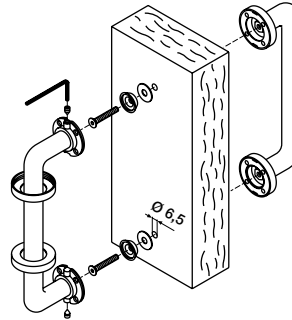

Door pulls application

X 0522

For installing a single pull handle with screw covering rosettes on a glass door, thickness 8 -12 mm, for items.

K 1210 - K 1188

X 0523

For installing a pair of pull handles with screw covering rosettes on a wooden door, thickness 45 - 55 mm 55-65 mm, for items.

K 1210 - K 1188

X 0524

For installing a pair of pull handles with screw covering rosettes on a glass door, thickness 8 -12 mm, for items.

K 1210 - K 1188

X 0525

For installing a single pull handle with screw covering rosettes on a wooden door, thickness 45 - 55 mm 55-65 mm, for items.

K 1210 - K 1188

X 0526

For installing a single pull handle with screw covering rosettes on a wooden door, or on a masonry wall using a brass anchor screw, for items.

K 1210 - K 1188

X 0527

For installing a single pull handle without screw covering rosettes on a glass door, thickness 8 -12 mm, for items.