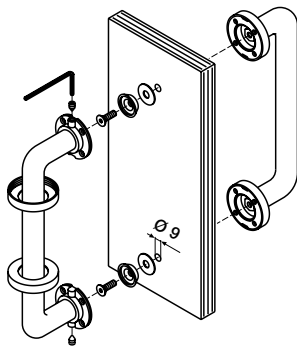

Door pulls application

X 0522

For installing a single pull handle with screw covering rosettes on a glass door, thickness 8 -12 mm, for items.

K 1210 - K 1188

X 0523

For installing a pair of pull handles with screw covering rosettes on a wooden door, thickness 45 - 55 mm 55-65 mm, for items.

K 1210 - K 1188

X 0524

For installing a pair of pull handles with screw covering rosettes on a glass door, thickness 8 -12 mm, for items.

K 1210 - K 1188

X 0525

For installing a single pull handle with screw covering rosettes on a wooden door, thickness 45 - 55 mm 55-65 mm, for items.

K 1210 - K 1188

X 0526

For installing a single pull handle with screw covering rosettes on a wooden door, or on a masonry wall using a brass anchor screw, for items.

K 1210 - K 1188

X 0527

For installing a single pull handle without screw covering rosettes on a glass door, thickness 8 -12 mm, for items.

K 1226 - K 1228

Door pulls application

X 0528

For installing a pair of pull handles without screw covering rosettes on a wooden door, thickness 45-55 mm 55-65 mm, for items. **K 1226 - K 1228**

X 0529

For installing a pair of pull handles without screw covering rosettes on a glass door, thickness 8-12 mm, for items. **K 1226 - K 1228**