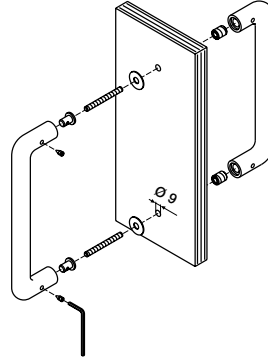

K 1210 - K 1188

X 0526

For installing a single pull handle with screw covering rosettes on a wooden door, or on a masonry wall using a brass anchor screw, for items.

K 1210 - K 1188

X 0527

For installing a single pull handle without screw covering rosettes on a glass door, thickness 8 -12 mm, for items.

K 1226 - K 1228

Door pulls application

X 0528

For installing a pair of pull handles without screw covering rosettes on a wooden door, thickness 45-55 mm 55-65 mm, for items. **K 1226 - K 1228**

X 0529

For installing a pair of pull handles without screw covering rosettes on a glass door, thickness 8-12 mm, for items. **K 1226 - K 1228**

X 0530

For installing a single pull handle without screw covering rosettes on a wooden door, thickness 45-55 mm 55-65 mm, for items. **K 1226 - K 1228**

X 0531

For installing a single pull handle without screw covering rosettes on a wooden door, or on a masonry wall using a brass anchor screw, for items. **K 1226 - K 1228**