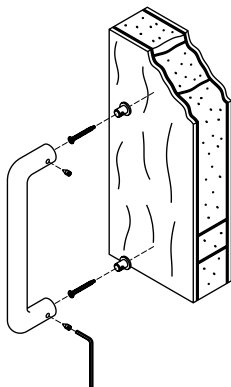

K 1210 - K 1188

X 0526

For installing a single pull handle with screw covering rosettes on a wooden door, or on a masonry wall using a brass anchor screw, for items.

K 1210 - K 1188

X 0527

For installing a single pull handle without screw covering rosettes on a glass door, thickness 8 -12 mm, for items.

K 1226 - K 1228

Door pulls application

X 0528

For installing a pair of pull handles without screw covering rosettes on a wooden door, thickness 45-55 mm 55-65 mm, for items. **K 1226 - K 1228**

X 0529

For installing a pair of pull handles without screw covering rosettes on a glass door, thickness 8-12 mm, for items. **K 1226 - K 1228**

X 0530

For installing a single pull handle without screw covering rosettes on a wooden door, thickness 45-55 mm 55-65 mm, for items. **K 1226 - K 1228**

X 0531

For installing a single pull handle without screw covering rosettes on a wooden door, or on a masonry wall using a brass anchor screw, for items. **K 1226 - K 1228**

X 0544

For installing a single pull handle without screw covering rosettes on a burglary-proof steel-clad door, for items. **K 1226 - K 1228**

X 0551

For installing a single pull handle without screw covering rosettes on an aluminum door, for items. **K 1226 - K 1228**