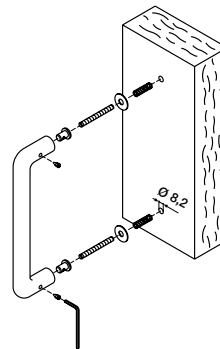

K 1210 - K 1188

X 0526

For installing a single pull handle with screw covering rosettes on a wooden door, or on a masonry wall using a brass anchor screw, for items.

K 1210 - K 1188

X 0527

For installing a single pull handle without screw covering rosettes on a glass door, thickness 8 -12 mm, for items.

K 1226 - K 1228

Door pulls application

X 0528

For installing a pair of pull handles without screw covering rosettes on a wooden door, thickness 45-55 mm 55-65 mm, for items. **K 1226 - K 1228**

X 0529

For installing a pair of pull handles without screw covering rosettes on a glass door, thickness 8-12 mm, for items. **K 1226 - K 1228**

X 0530

For installing a single pull handle without screw covering rosettes on a wooden door, thickness 45-55 mm 55-65 mm, for items. **K 1226 - K 1228**

X 0531

For installing a single pull handle without screw covering rosettes on a wooden door, or on a masonry wall using a brass anchor screw, for items. **K 1226 - K 1228**

X 0544

For installing a single pull handle without screw covering rosettes on a burglary-proof steel-clad door, for items. **K 1226 - K 1228**

X 0551

For installing a single pull handle without screw covering rosettes on an aluminum door, for items. **K 1226 - K 1228**