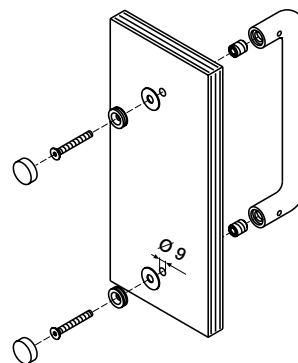

K 1210 - K 1188

X 0524

For installing a pair of pull handles with screw covering rosettes on a glass door, thickness 8 -12 mm, for items.

K 1210 - K 1188

X 0525

For installing a single pull handle with screw covering rosettes on a wooden door, thickness 45 - 55 mm 55-65 mm, for items.

K 1210 - K 1188

X 0526

For installing a single pull handle with screw covering rosettes on a wooden door, or on a masonry wall using a brass anchor screw, for items.

K 1210 - K 1188

X 0527

For installing a single pull handle without screw covering rosettes on a glass door, thickness 8 -12 mm, for items.

K 1226 - K 1228

Door pulls application

X 0528

For installing a pair of pull handles without screw covering rosettes on a wooden door, thickness 45-55 mm 55-65 mm, for items. **K 1226 - K 1228**

X 0529

For installing a pair of pull handles without screw covering rosettes on a glass door, thickness 8-12 mm, for items. **K 1226 - K 1228**

X 0530

For installing a single pull handle without screw covering rosettes on a wooden door, thickness 45-55 mm 55-65 mm, for items. **K 1226 - K 1228**

X 0531

For installing a single pull handle without screw covering rosettes on a wooden door, or on a masonry wall using a brass anchor screw, for items. **K 1226 - K 1228**