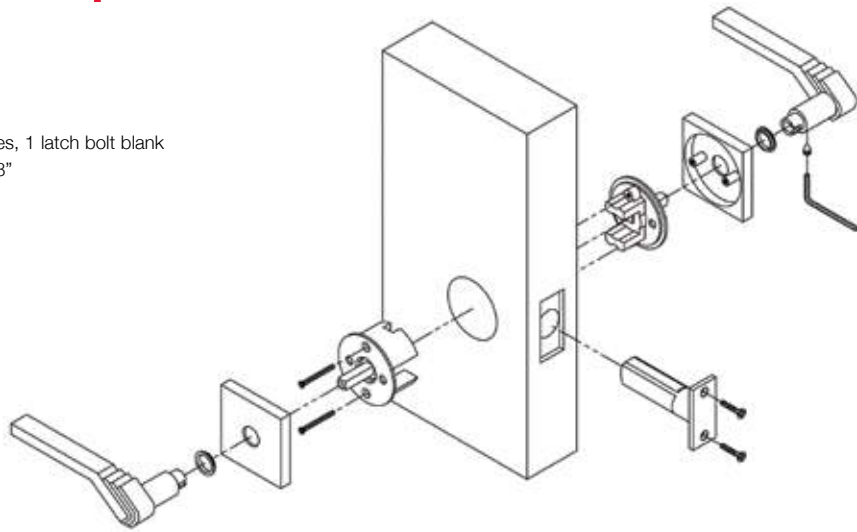

X003/2 Single RP

Set includes: 1 underosette, 1 latch bolt blank
finished solid brass rosette for opposite side available
in 26/chrome finish
BACKSET 2.3/4" and 2.3/8"
Retail price \$ 90.00

Dummy set adaptor

Square Rose – Solid Brass

X003/1 Double RQ

Set includes: 2 underosettes, 1 latch bolt blank
BACKSET 2.3/4" and 2.3/8"
Retail price \$ 75.00

X003/2 Single RQ

Set includes: 1 underosette, 1 latch bolt blank
finished solid brass rosette for opposite side available
in 26/chrome finish
BACKSET 2.3/4" and 2.3/8"
Retail price \$ 90.00