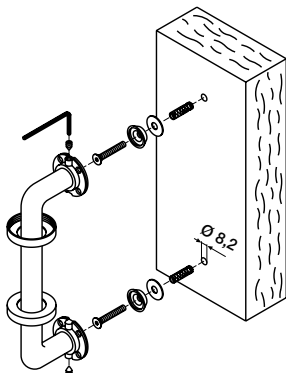

Door pulls application

X 0522

For installing a single pull handle with screw covering rosettes on a glass door, thickness 8 -12 mm, for items.

K 1210 - K 1188

X 0523

For installing a pair of pull handles with screw covering rosettes on a wooden door, thickness 45 - 55 mm 55-65 mm, for items.

K 1210 - K 1188

X 0524

For installing a pair of pull handles with screw covering rosettes on a glass door, thickness 8 -12 mm, for items.

K 1210 - K 1188

X 0525

For installing a single pull handle with screw covering rosettes on a wooden door, thickness 45 - 55 mm 55-65 mm, for items.

K 1210 - K 1188

X 0526

For installing a single pull handle with screw covering rosettes on a wooden door, or on a masonry wall using a brass anchor screw, for items.

K 1210 - K 1188

X 0527

For installing a single pull handle without screw covering rosettes on a glass door, thickness 8 -12 mm, for items.

K 1226 - K 1228

Door pulls application

X 0528

For installing a pair of pull handles without screw covering rosettes on a wooden door, thickness 45-55 mm 55-65 mm, for items. **K 1226 - K 1228**

X 0529

For installing a pair of pull handles without screw covering rosettes on a glass door, thickness 8-12 mm, for items. **K 1226 - K 1228**