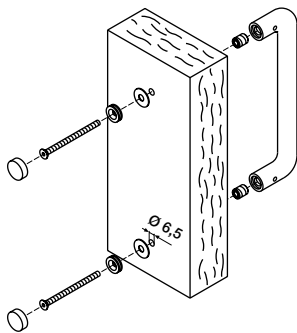

K 1210 - K 1188

X 0526

For installing a single pull handle with screw covering rosettes on a wooden door, or on a masonry wall using a brass anchor screw, for items.

K 1210 - K 1188

X 0527

For installing a single pull handle without screw covering rosettes on a glass door, thickness 8 -12 mm, for items.

K 1226 - K 1228

Door pulls application

X 0528

For installing a pair of pull handles without screw covering rosettes on a wooden door, thickness 45-55 mm 55-65 mm, for items. **K 1226 - K 1228**

X 0529

For installing a pair of pull handles without screw covering rosettes on a glass door, thickness 8-12 mm, for items. **K 1226 - K 1228**

X 0530

For installing a single pull handle without screw covering rosettes on a wooden door, thickness 45-55 mm 55-65 mm, for items. **K 1226 - K 1228**

X 0531

For installing a single pull handle without screw covering rosettes on a wooden door, or on a masonry wall using a brass anchor screw, for items. **K 1226 - K 1228**