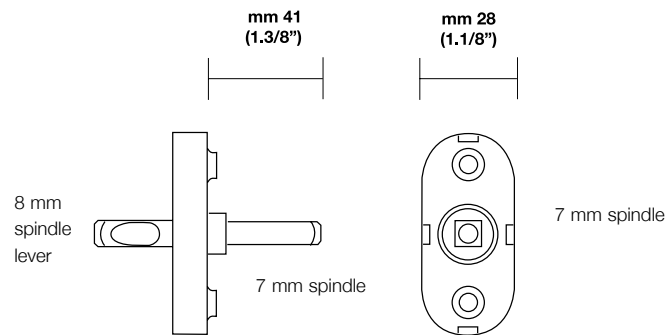

K 1210 - K 1188

X 0524

For installing a pair of pull handles with screw covering rosettes on a glass door, thickness 8 -12 mm, for items.

K 1210 - K 1188

X 0525

For installing a single pull handle with screw covering rosettes on a wooden door, thickness 45 - 55 mm 55-65 mm, for items.

X 0530

For installing a single pull handle without screw covering rosettes on a wooden door, thickness 45-55 mm 55-65 mm, for items. **K 1226 - K 1228**

X 0531

For installing a single pull handle without screw covering rosettes on a wooden door, or on a masonry wall using a brass anchor screw, for items. **K 1226 - K 1228**

X 0544

For installing a single pull handle without screw covering rosettes on a burglary-proof steel-clad door, for items. **K 1226 - K 1228**

X 0551

For installing a single pull handle without screw covering rosettes on an aluminum door, for items. **K 1226 - K 1228**

Window lever application

X 0601

Movement 4 click positions

Dummy set adaptor

Round Rose – Solid Brass

X003/1 Double RP

Set includes: 2 underosettes, 1 latch bolt blank
BACKSET 2.3/4" and 2.3/8"
Retail price \$ 75.00