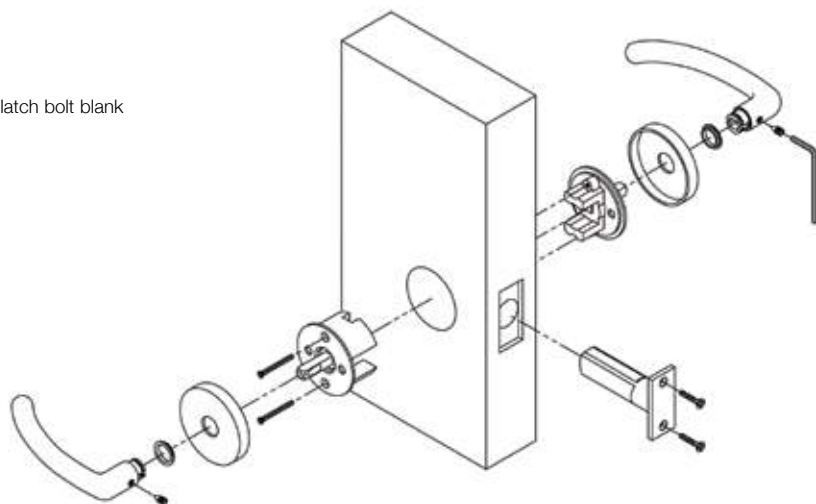

Square Rose – Solid Brass

X003/1 Double RQ

Set includes: 2 underosettes, 1 latch bolt blank
BACKSET 2.3/4" and 2.3/8"
Retail price \$ 75.00

X003/2 Single RQ

Set includes: 1 underosette, 1 latch bolt blank
finished solid brass rosette for opposite side available
in 26/chrome finish
BACKSET 2.3/4" and 2.3/8"
Retail price \$ 90.00

Dummy set adaptor

Round Rose - Stainless Steel

X003/1 Double RPS

Set includes: 2 underosettes, 1 latch bolt blank
BACKSET 2.3/4" and 2.3/8"
Retail price \$ 75.00

Dummy set adaptor

Round Rose - Stainless Steel