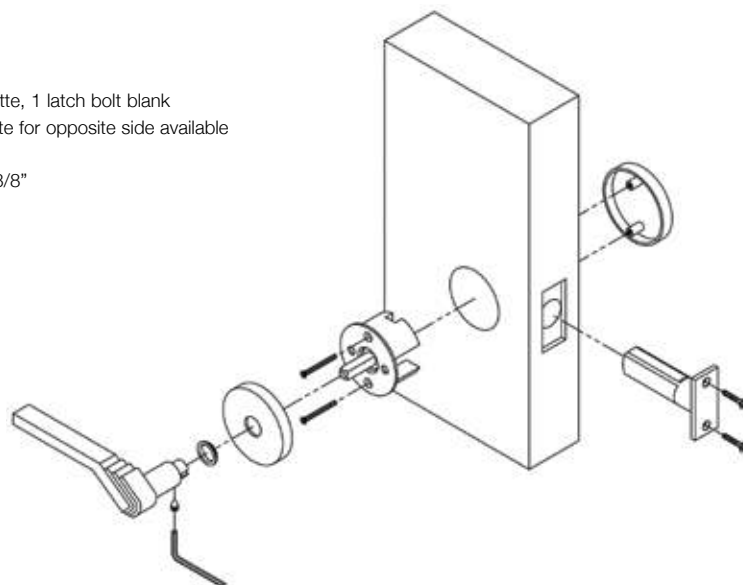

X 0530

For installing a single pull handle without screw covering rosettes on a wooden door, thickness 45-55 mm 55-65 mm, for items. **K 1226 - K 1228**

X 0531

For installing a single pull handle without screw covering rosettes on a wooden door, or on a masonry wall using a brass anchor screw, for items. **K 1226 - K 1228**

X 0544

For installing a single pull handle without screw covering rosettes on a burglary-proof steel-clad door, for items. **K 1226 - K 1228**

X 0551

For installing a single pull handle without screw covering rosettes on an aluminum door, for items. **K 1226 - K 1228**

Window lever application

X 0601

Movement 4 click positions

Dummy set adaptor

Round Rose – Solid Brass

X003/1 Double RP

Set includes: 2 underosettes, 1 latch bolt blank
BACKSET 2.3/4" and 2.3/8"
Retail price \$ 75.00

X003/2 Single RP

Set includes: 1 underosette, 1 latch bolt blank
finished solid brass rosette for opposite side available
in 26/chrome finish
BACKSET 2.3/4" and 2.3/8"
Retail price \$ 90.00

Dummy set adaptor