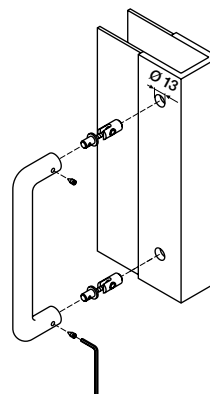

K 1210 - K 1188

X 0526

For installing a single pull handle with screw covering rosettes on a wooden door, or on a masonry wall using a brass anchor screw, for items.

K 1210 - K 1188

X 0527

For installing a single pull handle without screw covering rosettes on a glass door, thickness 8 -12 mm, for items.

K 1226 - K 1228

Door pulls application

X 0528

For installing a pair of pull handles without screw covering rosettes on a wooden door, thickness 45-55 mm 55-65 mm, for items. **K 1226 - K 1228**

X 0529

For installing a pair of pull handles without screw covering rosettes on a glass door, thickness 8-12 mm, for items. **K 1226 - K 1228**

X 0530

For installing a single pull handle without screw covering rosettes on a wooden door, thickness 45-55 mm 55-65 mm, for items. **K 1226 - K 1228**

X 0531

For installing a single pull handle without screw covering rosettes on a wooden door, or on a masonry wall using a brass anchor screw, for items. **K 1226 - K 1228**

X 0544

For installing a single pull handle without screw covering rosettes on a burglary-proof steel-clad door, for items. **K 1226 - K 1228**

X 0551

For installing a single pull handle without screw covering rosettes on an aluminum door, for items. **K 1226 - K 1228**