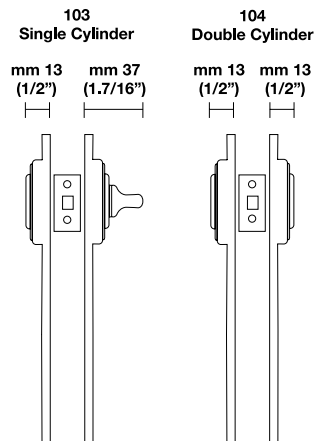

Escutcheons
with deadbolts

V&V/Escutcheon with deadbolts

Material: solid brass

ER - 103 Rectangular Escutcheon (shown w/H 311 Door lever)

V&V Inox/Escutcheon with deadbolts

Material: stainless steel AISI 316 L

ERS - 103 Rectangular Escutcheon Stainless steel (shown w/H 5004 Door lever)

Escutcheon Plate: Need to specify handing.
Conversions from metric to U.S. measurements are approximate.