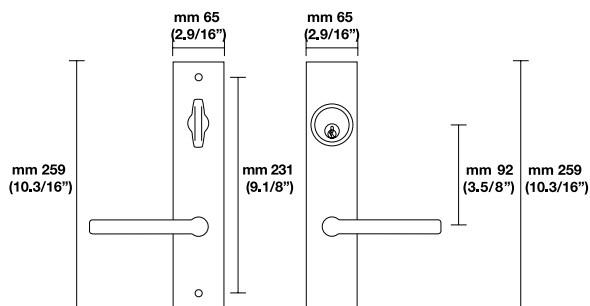

Escutcheons
with deadbolts

V&V/Escutcheon with deadbolts

Material: solid brass

ER - 103 Rectangular Escutcheon (shown w/H 311 Door lever)

V&V Inox/Escutcheon with deadbolts

Material: stainless steel AISI 316 L

ERS - 103 Rectangular Escutcheon Stainless steel (shown w/H 5004 Door lever)

Escutcheon Plate: Need to specify handing.
Conversions from metric to U.S. measurements are approximate.