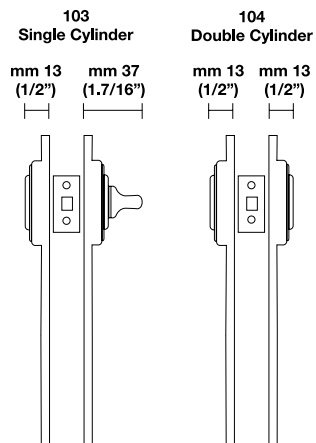

Escutcheons
with deadbolts

V&V/Escutcheon with deadbolts

Material: solid brass

ER - 103 Rectangular Escutcheon (shown w/H 311 Door lever)

V&V Inox/Escutcheon with deadbolts

Material: stainless steel AISI 316 L

ERS - 103 Rectangular Escutcheon Stainless steel (shown w/H 5004 Door lever)

Escutcheon Plate: Need to specify handing.
Conversions from metric to U.S. measurements are approximate.