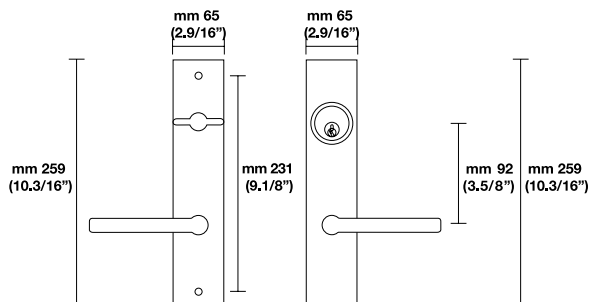

Escutcheons
with deadbolts

V&V/Escutcheon with deadbolts

Material: solid brass

ER - 103 Rectangular Escutcheon (shown w/H 311 Door lever)

V&V Inox/Escutcheon with deadbolts

Material: stainless steel AISI 316 L

ERS - 103 Rectangular Escutcheon Stainless steel (shown w/H 5004 Door lever)

Escutcheon Plate: Need to specify handing.
Conversions from metric to U.S. measurements are approximate.