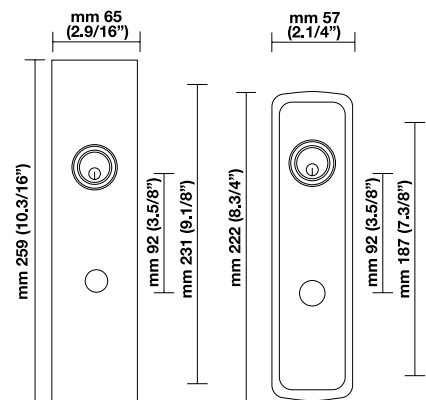

THUMBTURN INTERIOR/EMERGENCY RELEASE PRIVACY

RP Plain Rosette mm 65 (2.9/16")
Thumbturn (Interior)

(shown w/H 326 Door lever)

Emergency Release (Privacy)

RQ Square Rosette mm 65 (2.9/16")
Thumbturn (Interior)

(shown w/H 311 Door lever)

Emergency Release (Privacy)

RT Traditional Rosette mm 65 (2.9/16")
Thumbturn (Interior)

(shown w/H 1004 Door lever)

Emergency Release (Privacy)

Rosette options

THUMBTURN INTERIOR/EMERGENCY RELEASE PRIVACY

RPS Plain Rosette Stainless steel mm 65 (2.9/16")

Thumbturn (Interior)

Emergency Release (Privacy)

(shown w/H 5004 Door lever)

RQS Rectangular Rosette Stainless steel mm 65 (2.9/16")

Thumbturn (Interior)

Emergency Release (Privacy)

(shown w/H 5008 Door lever)

Escutcheon plate options

KEYED CYLINDER

ER/ERS Rectangular Escutcheon

ET Traditional Escutcheon

(shown w/H 311 Door lever)

(shown w/H 179 Door lever)

Escutcheon plate options