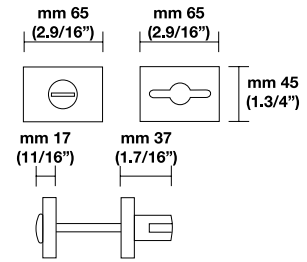

Rosette options

THUMBTURN INTERIOR/EMERGENCY RELEASE PRIVACY

RPS Plain Rosette Stainless steel mm 65 (2.9/16")

Thumbturn (Interior)

Emergency Release (Privacy)

(shown w/H 5004 Door lever)

RQS Rectangular Rosette Stainless steel mm 65 (2.9/16")

Thumbturn (Interior)

Emergency Release (Privacy)

(shown w/H 5008 Door lever)

Escutcheon plate options

KEYED CYLINDER

ER/ERS Rectangular Escutcheon

ET Traditional Escutcheon

(shown w/H 311 Door lever)

(shown w/H 179 Door lever)