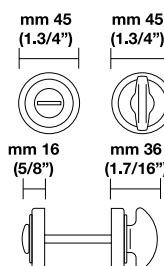

Mortise locks

Rosette options

KEYED CYLINDER

RP Plain Rosette with cylinder collar
mm 65 (2.9/16")

(shown w/H 38 Door lever)

RPS Plain Rosette Stainless steel with cylinder collar
mm 65 (2.9/16")

(shown w/H 5004 Door lever)

THUMBTURN INTERIOR/EMERGENCY RELEASE PRIVACY

RP Plain Rosette mm 65 (2.9/16")
Thumbturn (Interior)

(shown w/H 326 Door lever)

Emergency Release (Privacy)

RQ Square Rosette mm 65 (2.9/16")
Thumbturn (Interior)

(shown w/H 311 Door lever)

Emergency Release (Privacy)

RT Traditional Rosette mm 65 (2.9/16")
Thumbturn (Interior)

(shown w/H 1004 Door lever)

Emergency Release (Privacy)

Rosette options

THUMBTURN INTERIOR/EMERGENCY RELEASE PRIVACY

RPS Plain Rosette Stainless steel mm 65 (2.9/16")

Thumbturn (Interior)

Emergency Release (Privacy)

(shown w/H 5004 Door lever)

RQS Rectangular Rosette Stainless steel mm 65 (2.9/16")

Thumbturn (Interior)

Emergency Release (Privacy)