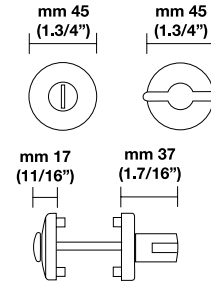

Mortise locks

Rosette options

KEYED CYLINDER

RP Plain Rosette with cylinder collar
mm 65 (2.9/16")

(shown w/H 38 Door lever)

RPS Plain Rosette Stainless steel with cylinder collar
mm 65 (2.9/16")

(shown w/H 5004 Door lever)

THUMBTURN INTERIOR/EMERGENCY RELEASE PRIVACY

RP Plain Rosette mm 65 (2.9/16")
Thumbturn (Interior)

(shown w/H 326 Door lever)

Emergency Release (Privacy)

RQ Square Rosette mm 65 (2.9/16")
Thumbturn (Interior)

(shown w/H 311 Door lever)

Emergency Release (Privacy)

RT Traditional Rosette mm 65 (2.9/16")
Thumbturn (Interior)

(shown w/H 1004 Door lever)

Emergency Release (Privacy)

Rosette options

THUMBTURN INTERIOR/EMERGENCY RELEASE PRIVACY

RPS Plain Rosette Stainless steel mm 65 (2.9/16")

Thumbturn (Interior)

Emergency Release (Privacy)

(shown w/H 5004 Door lever)

RQS Rectangular Rosette Stainless steel mm 65 (2.9/16")

Thumbturn (Interior)

Emergency Release (Privacy)