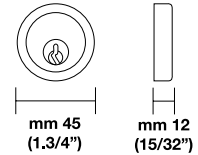

Mortise locks

Rosette options

KEYED CYLINDER

RP Plain Rosette with cylinder collar
mm 65 (2.9/16")

(shown w/H 38 Door lever)

RPS Plain Rosette Stainless steel with cylinder collar
mm 65 (2.9/16")

(shown w/H 5004 Door lever)

THUMBTURN INTERIOR/EMERGENCY RELEASE PRIVACY

RP Plain Rosette mm 65 (2.9/16")
Thumbturn (Interior)

(shown w/H 326 Door lever)

Emergency Release (Privacy)

RQ Square Rosette mm 65 (2.9/16")
Thumbturn (Interior)

(shown w/H 311 Door lever)

Emergency Release (Privacy)

RT Traditional Rosette mm 65 (2.9/16")
Thumbturn (Interior)

(shown w/H 1004 Door lever)

Emergency Release (Privacy)

Rosette options

THUMBTURN INTERIOR/EMERGENCY RELEASE PRIVACY

RPS Plain Rosette Stainless steel mm 65 (2.9/16")

Thumbturn (Interior)

Emergency Release (Privacy)

(shown w/H 5004 Door lever)

RQS Rectangular Rosette Stainless steel mm 65 (2.9/16")

Thumbturn (Interior)

Emergency Release (Privacy)