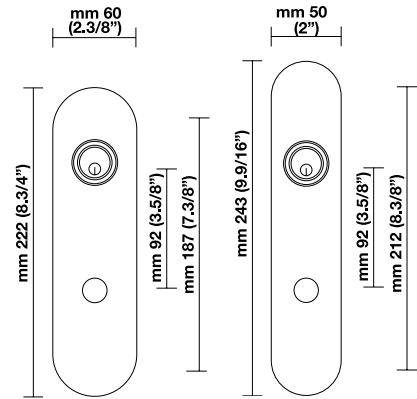

THUMBTURN INTERIOR/EMERGENCY RELEASE PRIVACY

RP Plain Rosette mm 65 (2.9/16")
Thumbturn (Interior)

(shown w/H 326 Door lever)

Emergency Release (Privacy)

RQ Square Rosette mm 65 (2.9/16")
Thumbturn (Interior)

RPS Plain Rosette Stainless steel mm 65 (2.9/16")

Thumbturn (Interior)

Emergency Release (Privacy)

(shown w/H 5004 Door lever)

RQS Rectangular Rosette Stainless steel mm 65 (2.9/16")

Thumbturn (Interior)

Emergency Release (Privacy)

(shown w/H 5008 Door lever)

Escutcheon plate options

KEYED CYLINDER

ER/ERS Rectangular Escutcheon

ET Traditional Escutcheon

(shown w/H 311 Door lever)

(shown w/H 179 Door lever)

Escutcheon plate options

KEYED CYLINDER

EP Plain Escutcheon

(shown w/H 38 Door lever)

NES Narrow Plain Escutcheon Stainless steel

(shown w/H 5004 Door lever)

THUMBTURN INTERIOR/EMERGENCY RELEASE PRIVACY

Thumbturn (Interior)
ER/ERS Rectangular Escutcheon