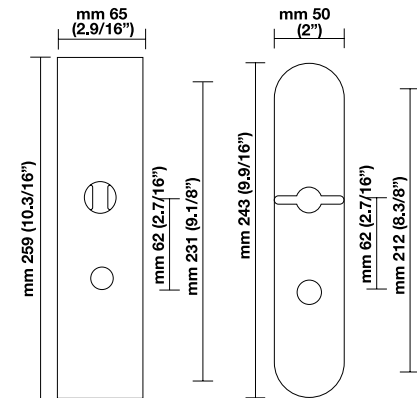

Escutcheon plate options

KEYED CYLINDER

THUMBTURN INTERIOR/EMERGENCY RELEASE PRIVACY

ET Traditional Escutcheon