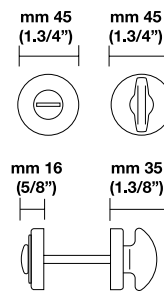

Mortise locks

Rosette options

KEYED CYLINDER

RP Plain Rosette with cylinder collar
mm 65 (2.9/16")

(shown w/H 38 Door lever)

RPS Plain Rosette Stainless steel with cylinder collar
mm 65 (2.9/16")

(shown w/H 5004 Door lever)

THUMBTURN INTERIOR/EMERGENCY RELEASE PRIVACY

RP Plain Rosette mm 65 (2.9/16")
Thumbturn (Interior)

(shown w/H 326 Door lever)

Emergency Release (Privacy)

RQ Square Rosette mm 65 (2.9/16")
Thumbturn (Interior)

(shown w/H 311 Door lever)

Emergency Release (Privacy)

RT Traditional Rosette mm 65 (2.9/16")
Thumbturn (Interior)

(shown w/H 1004 Door lever)

Emergency Release (Privacy)

Rosette options

THUMBTURN INTERIOR/EMERGENCY RELEASE PRIVACY

RPS Plain Rosette Stainless steel mm 65 (2.9/16")

Thumbturn (Interior)

Emergency Release (Privacy)

(shown w/H 5004 Door lever)

RQS Rectangular Rosette Stainless steel mm 65 (2.9/16")

Thumbturn (Interior)

Emergency Release (Privacy)