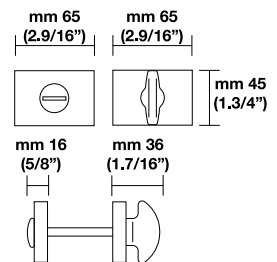

Mortise locks

Rosette options

KEYED CYLINDER

RP Plain Rosette with cylinder collar
mm 65 (2.9/16")

(shown w/H 38 Door lever)

RPS Plain Rosette Stainless steel with cylinder collar
mm 65 (2.9/16")

(shown w/H 5004 Door lever)

THUMBTURN INTERIOR/EMERGENCY RELEASE PRIVACY

RP Plain Rosette mm 65 (2.9/16")
Thumbturn (Interior)

(shown w/H 326 Door lever)

Emergency Release (Privacy)

RQ Square Rosette mm 65 (2.9/16")
Thumbturn (Interior)

(shown w/H 311 Door lever)

Emergency Release (Privacy)

RT Traditional Rosette mm 65 (2.9/16")
Thumbturn (Interior)

(shown w/H 1004 Door lever)

Emergency Release (Privacy)

Rosette options

THUMBTURN INTERIOR/EMERGENCY RELEASE PRIVACY

RPS Plain Rosette Stainless steel mm 65 (2.9/16")

Thumbturn (Interior)

Emergency Release (Privacy)

(shown w/H 5004 Door lever)

RQS Rectangular Rosette Stainless steel mm 65 (2.9/16")

Thumbturn (Interior)

Emergency Release (Privacy)